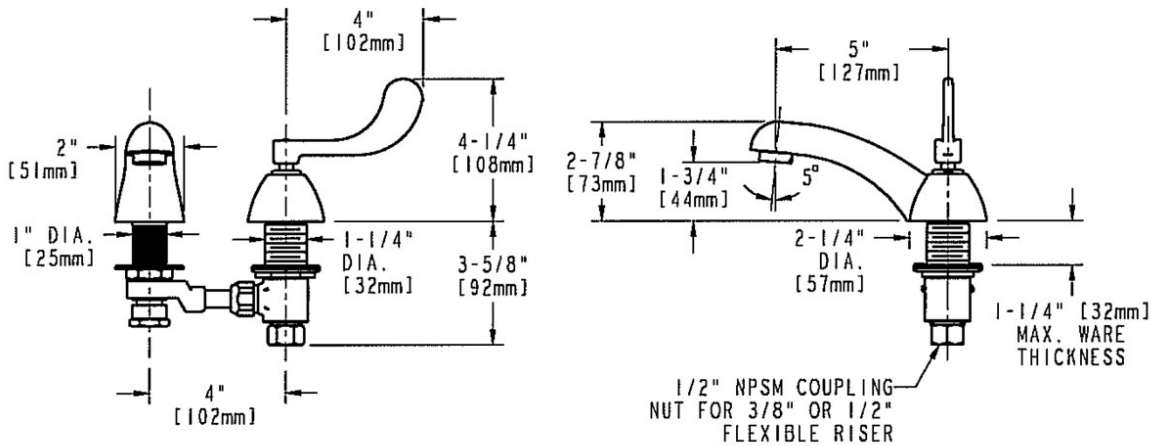

ACCESSORIES AND PARTS

404-V317CWCP

Manual Faucets

a Geberit company

Product Type

Deck Mounted 4" Fixed Centers Concealed Cold Water Sink Faucet

Features & Specifications

- 4" Fixed Centers
- 2.2 GPM (8.3 L/min) Vandal Proof Aerator
- 4" Vandal Proof Wristblade
- Quatern

Contractor _____

Submitted as Shown

Submitted with Variations

Date _____

2100 South Clearwater Drive
Des Plaines, IL
P: 847/803-5000
F: 847/803-5454
Technical: 800/TEC-TRUE
www.chicagofaucets.com

404-V317CWCP

Manual Faucets

Architect/Engineer Specification

Chicago Faucets No. 404-V317CWCP, Sink Faucet for cold water, concealed deck-mount with 4" fixed centers, chrome plated. 2.2 GPM (8.3 L/min) pressure compensating vandal-proof Soffflo aerator. 4" metal, vandal-proof, wristblade handle with sixteen-point, tapered broach and secured, blue index button. Quatum™ rebuildable compression cartridge, opens and closes 90°, closes with water pressure, features square, tapered stem. This product meets ADA ANSI/ICC A117.1 requirements and is tested and certified to industry standards: ASME A112.18.1/CSA B125.1, and Certified to NSF/ANSI 61, Section 9 by CSA.