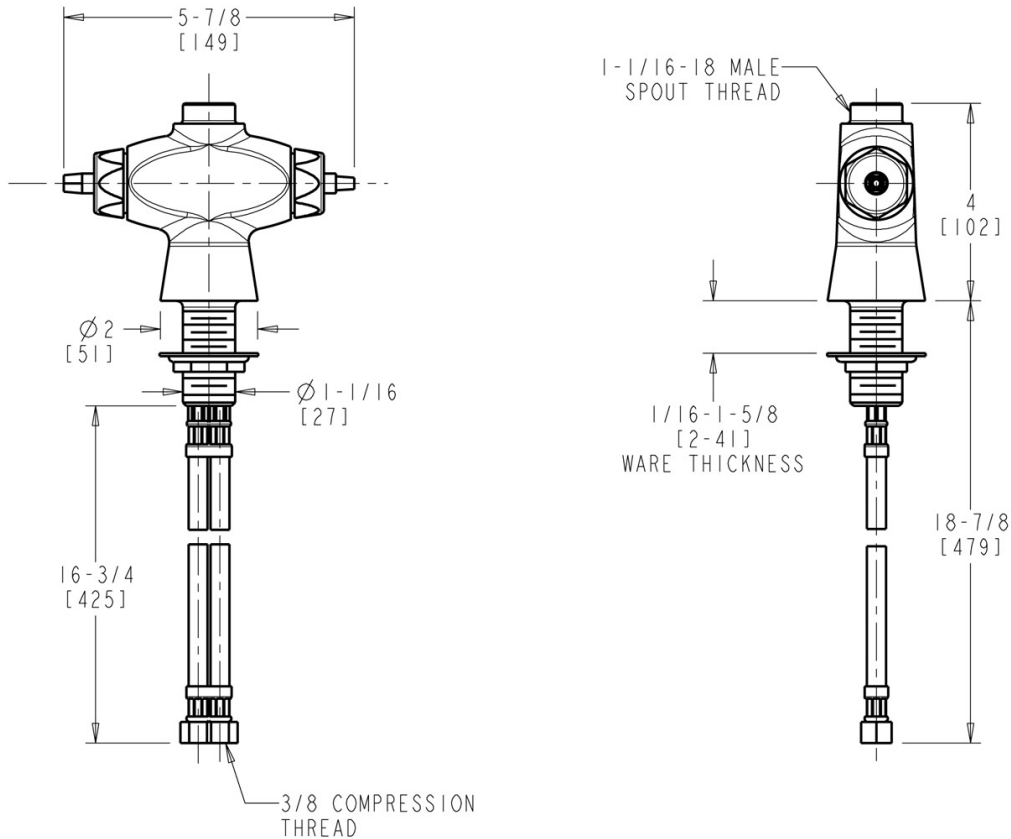

#### ECAST

ECAST products are intended for installation where state laws and local codes mandate lead content levels or in any location where lead content is a concern.

2100 South Clearwater Drive  
Des Plaines, IL  
P: 847/803-5000  
F: 847/803-5454  
Technical: 800/TEC-TRUE  
www.chicagofaucets.com

### Architect/Engineer Specification

Chicago Faucets No. 50-LESHAB, Sink Faucet for hot and cold water, single-hole deck mount, chrome plated. Quatern™ rebuildable compression cartridge, opens and closes 90°, closes with water pressure, features square, tapered stem. Flexible stainless steel supply hoses with 3/8" compression fitting. ECAST® construction with less than 0.25% lead content by weighted average.