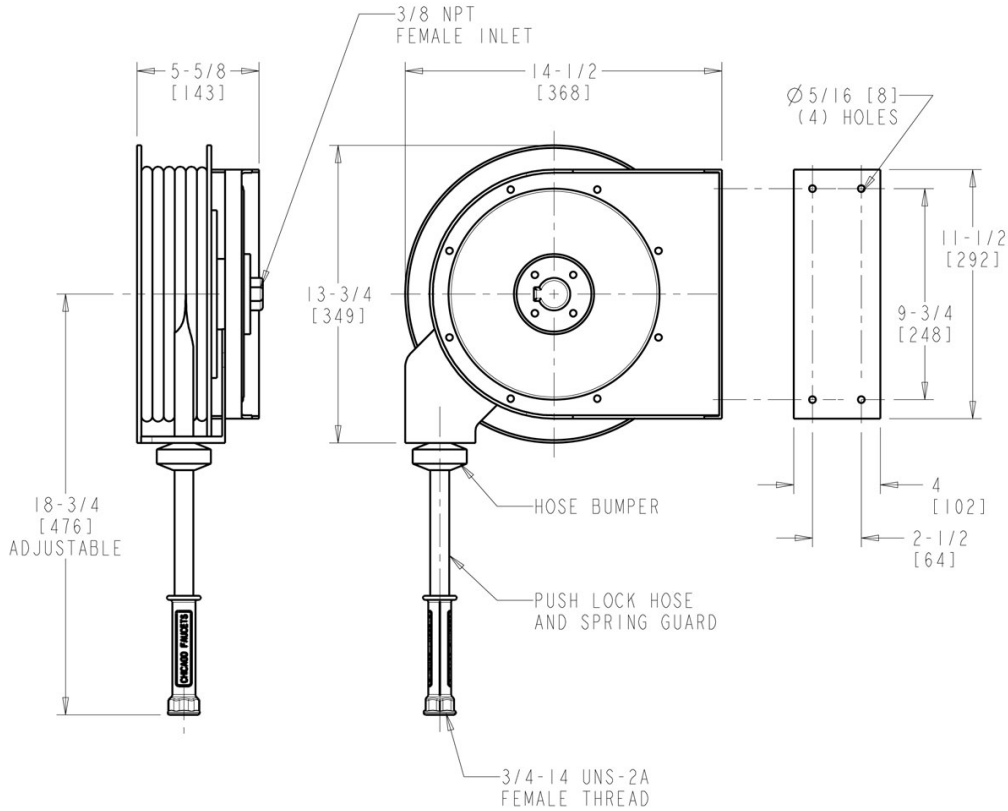

MECHANICAL FAUCETS

537-LESS80NF

Washdown and Sill

Product Type

Wall Mounted Single Hole Hose Reels Hose Reel Assembly

Features & Specifications

- Single Hole Hose Reels
- 3/8" NPT Female Thread Inlet
- Retractable 35 Ft. x 3/8" I.D. Rubber Hose

Contractor _____

Submitted as Shown Submitted with Variations

Date _____

2100 South Clearwater Drive
Des Plaines, IL
P: 847/803-5000
F: 847/803-5454
Technical: 800/TEC-TRUE
www.chicagofaucets.com

537-LESS80NF

Washdown and Sill

Architect/Engineer Specification

Chicago Faucets No. 537-LESS80NF, Hose Reel Assembly, wall-mounted. 3/8" NPT female thread inlet. Retractable rubber hose, 35 ft. x 3/8" I.D.

Operation and Maintenance