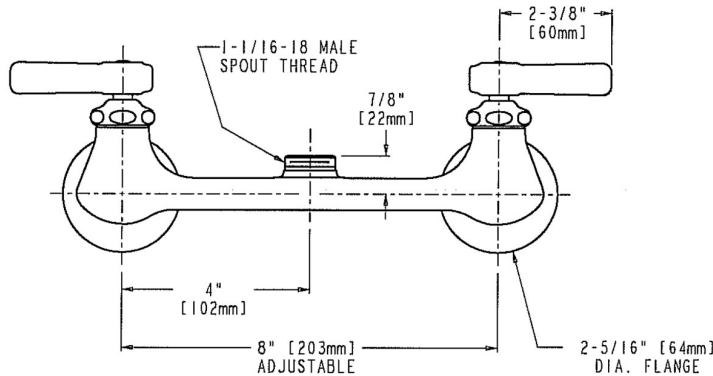

Contractor _____

Submitted as Shown Submitted with Variations

Date _____

2100 South Clearwater Drive
Des Plaines, IL
P: 847/803-5000
F: 847/803-5454
Technical: 800/TEC-TRUE
www.chicagofaucets.com

Architect/Engineer Specification

Chicago Faucets No. 540-LDLESSSPTWXFCP, Sink Faucet for hot and cold water, wall-mounted with 8" fixed centers, chrome plated. 2-3/8" metal, vandal-proof, lever handles with sixteen-point, tapered broach and secured blue and red index buttons. Quatern™ rebuildable compression cartridge, opens and closes 90°, closes with water pressure, features square, tapered stem. Straight 2" inlet supply arm with 1/2" NPT female thread inlet and wall flange.