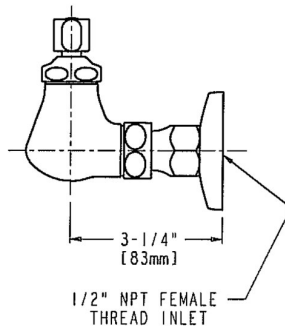

SIDE VIEW

Operation and Maintenance

Installation should be in accordance with local plumbing codes. Flush all pipes thoroughly before installation. After installation, remove spout outlet or flow control and flush faucet thoroughly to clear any debris. Care should be taken when cleaning the product. Do not use abrasive cleaners, chemicals or solvents as they can result in surface damage. Use mild soap and warm water for cleaning and protecting the life of Chicago Faucet products. For specific operation and maintenance refer to the installation instructions and repair parts documents that are located at www.chicagofaucets.com.

Chicago Faucets, member of the Geberit Group, is the leading brand of commercial faucets and fittings in the United States, offering a complete range of products for schools, laboratories, hospitals, office buildings, food service, airports and sport facilities. Call 1.800.TECTRUE or 1.847.803.5000 Option 1 for installation or other technical assistance.