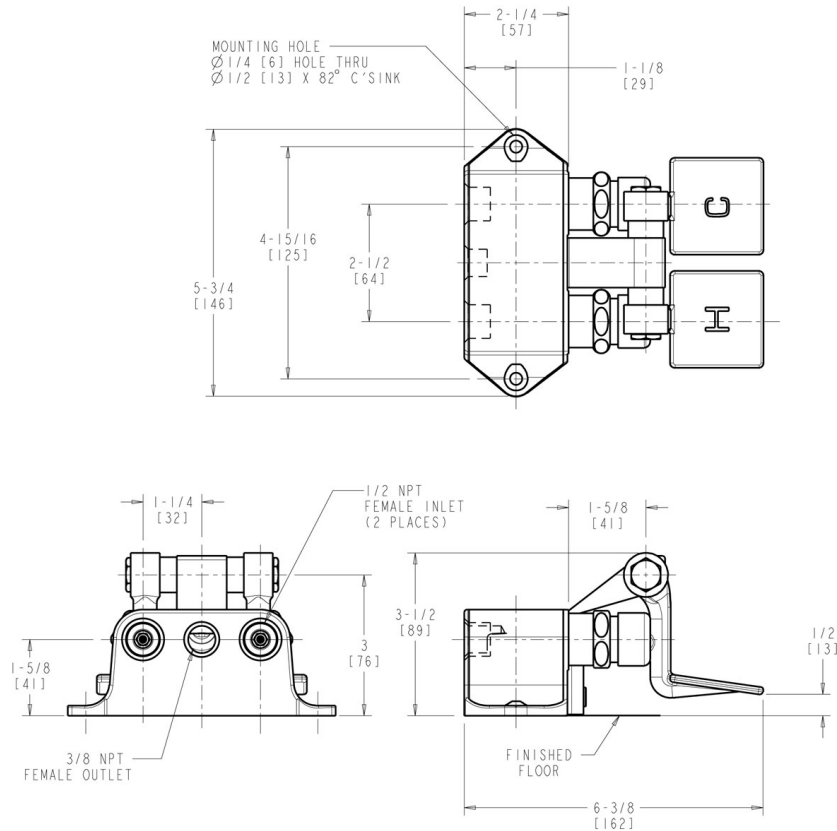

Contractor _____

Submitted as Shown Submitted with Variations

Date _____

2100 South Clearwater Drive
Des Plaines, IL
P: 847/803-5000
F: 847/803-5454
Technical: 800/TEC-TRUE
www.chicagofaucets.com

Architect/Engineer Specification

Chicago Faucets No. 625-SLORCF, Pedal Box Fitting for hot and cold water, with short pedals, rough chrome plated. NAIAD rebuildable auto-timed metering cartridge, adjustable run time from 2 to 15 seconds, opens with push, 0.25 gallon/cycle. Two 1/2" NPT female thread inlets. 3/8" NPT female thread outlet. This product is tested and certified to industry standards: ASME A112.18.1/CSA B125.1, and Certified to NSF/ANSI 61, Section 9 by CSA.