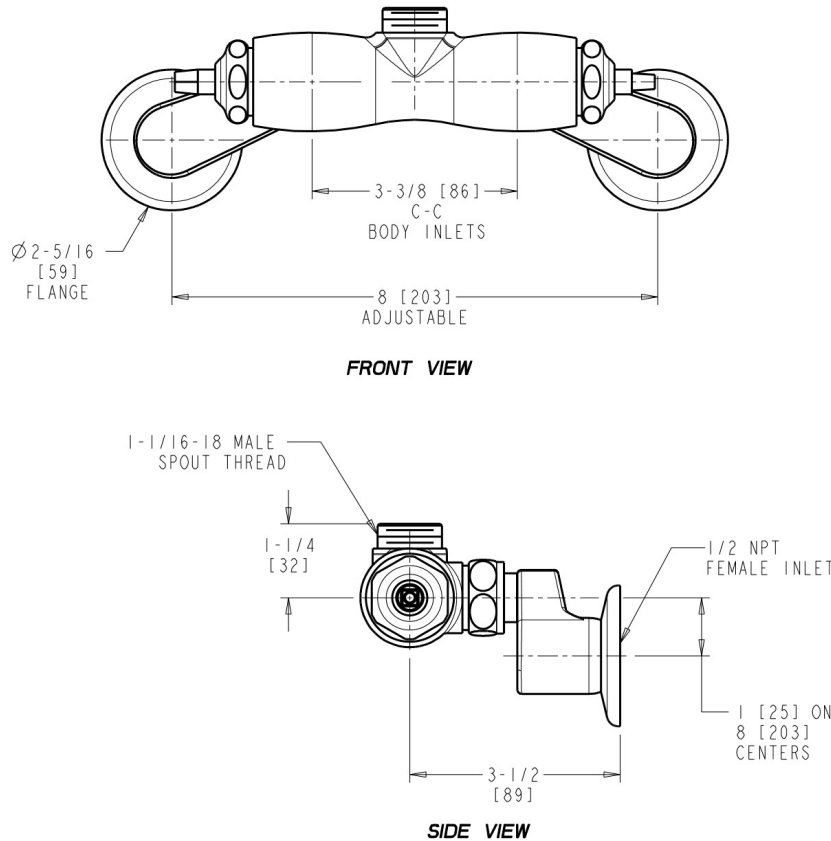

#### Features & Specifications

- 3-3/8" Body, Adjustable Arms 3" - 8-3/8"
- Quatern
- 2-1/2" Offset Inlet Supply Arm
- CFNow! Item Ships in 3 Days

### Architect/Engineer Specification

Chicago Faucets No. 737-LESHRCF, Sink Faucet for hot and cold water, wall mounted 3-3/8" body with adjustable arms for 3" - 8-3/8" centers. Rough chrome plated. Quatern™ rebuildable compression cartridge, opens and closes 90°, closes with water pressure, features square, tapered stem. 2-1/2" offset inlet supply arm with 1/2" NPT female thread inlet. Mounting hardware included.