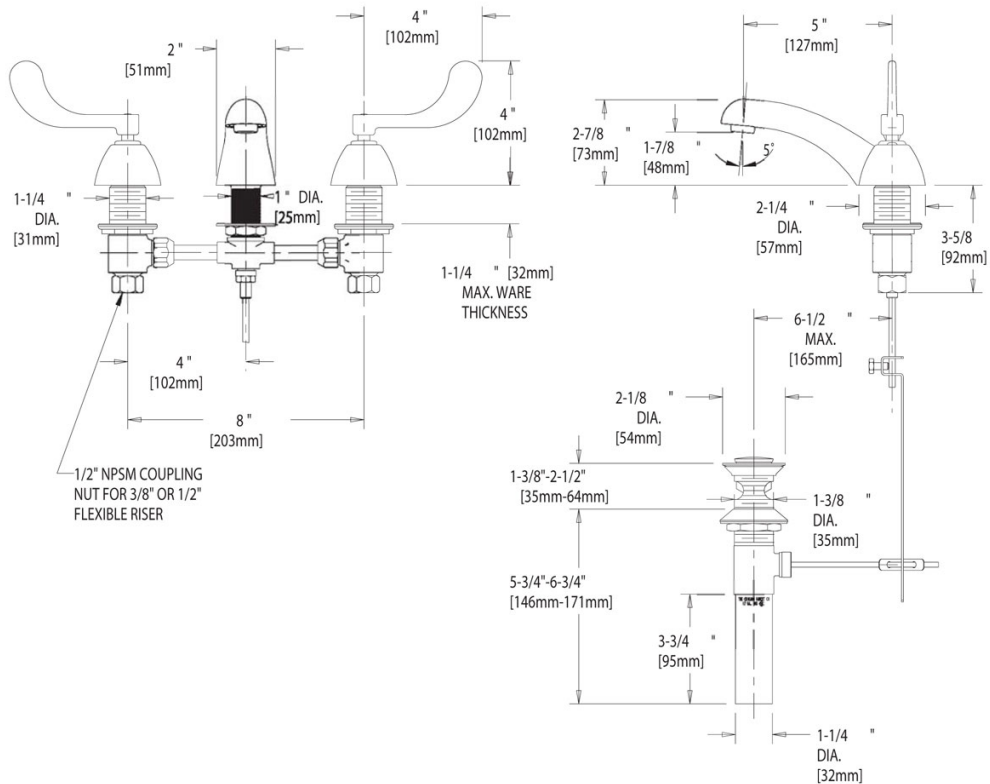

ACCESSORIES AND PARTS

746-317CP

Manual Faucets

a Geberit company

Product Type

Deck Mounted 8" Fixed Centers Hot and Cold Water Sink Faucet with Pop-up Waste

Features & Specifications

- 8" Fixed Centers
- 2.2 GPM (8.3 L/min) Aerator
- 4" Vandal Proof Wristblade
- Quatern

Contractor _____

Submitted as Shown

Submitted with Variations

Date _____

2100 South Clearwater Drive
 Des Plaines, IL
 P: 847/803-5000
 F: 847/803-5454
 Technical: 800/TEC-TRUE
 www.chicagofaucets.com

Architect/Engineer Specification

Chicago Faucets No. 746-317CP, Sink Faucet for hot and cold water, deck-mounted with 8" fixed centers, chrome plated. Includes pop-up waste. 2.2 GPM (8.3 L/min) pressure compensating Softflo aerator. 4" metal, vandal-proof, wristblade handles with sixteen-point, tapered broach and secured blue and red index buttons. Quatum™ rebuildable compression cartridge, opens and closes 90°, closes with water pressure, features square, tapered stem. This product meets ADA ANS/ICC A117.1 requirements and is tested and certified to industry standards: ASME A112.18.1/CSA B125.1, and Certified to NSF/ANSI 61, Section 9 by CSA.