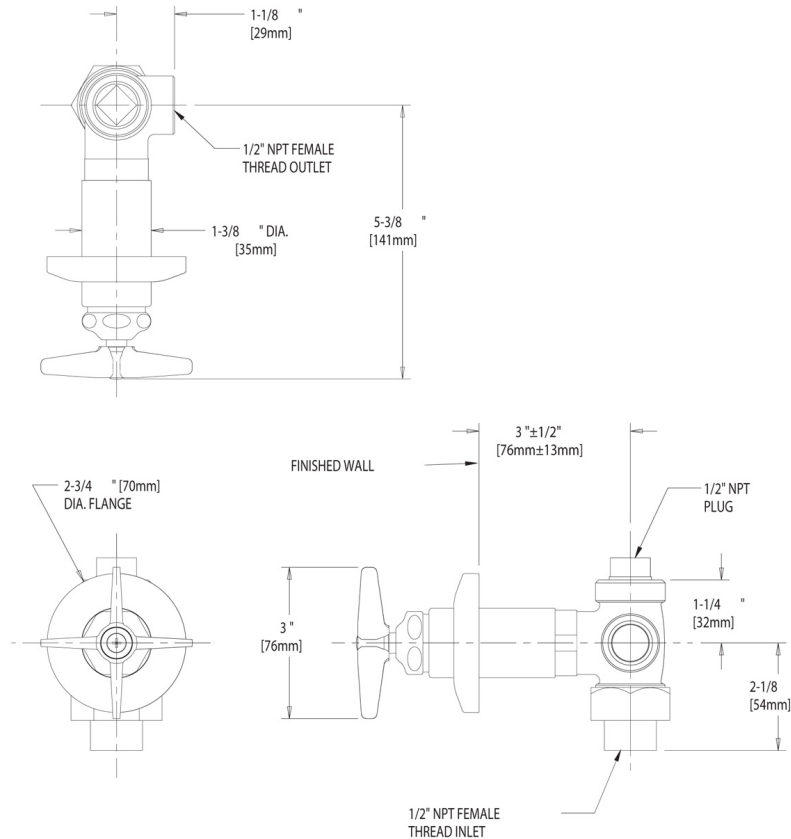

MECHANICAL FAUCETS

769-COLDCP

Remote Spouts and Valves

Product Type

Cold Water Concealed Angle Valve

Features & Specifications

- Concealed Angle Valve
- 3" Cross
- Slow Compression
- 1/2" NPT Female Thread Inlet
- 1/2" NPT Female Thread Outlet

Contractor _____

Submitted as Shown Submitted with Variations

Date _____

2100 South Clearwater Drive
Des Plaines, IL
P: 847/803-5000
F: 847/803-5454
Technical: 800/TEC-TRUE
www.chicagofaucets.com

Architect/Engineer Specification

Chicago Faucets No. 769-COLDCP, Concealed Angle Valve for cold water, chrome plated. 3" metal, cross handle with eight-point, tapered broach and secured, blue index button. Slow compression rebuildable cartridge, opens and closes 360° for fine adjustment, closes with water pressure, features square, tapered stem. 1/2" NPT female thread inlet. 1/2" NPT female thread outlet.