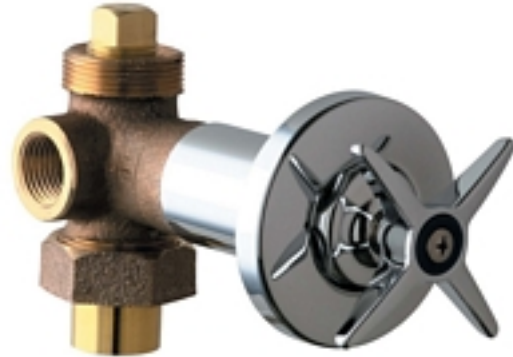

Codes & Standards

- ASME A112.18.1/CSA B125.1

Job Name _____

Item Number _____

Section/Tag _____

Model Specified _____

Architect _____

Engineer _____

Contractor _____

☐ Submitted as Shown   ☐ Submitted with Variations

Date _____