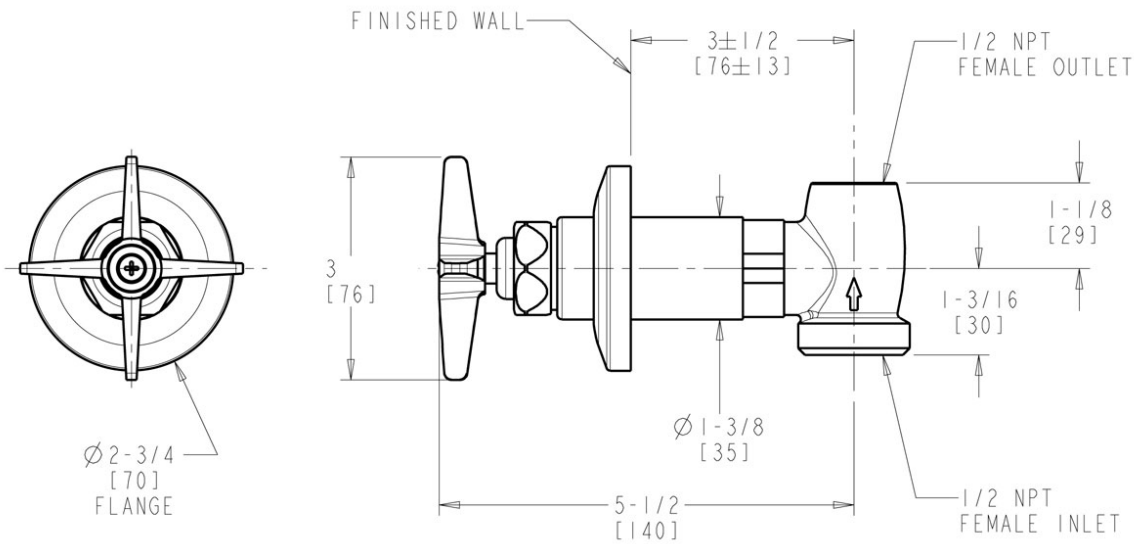

MECHANICAL FAUCETS

770-244COLD CP

Remote Spouts and Valves

Product Type

Cold Water Concealed Straight Valve

Features & Specifications

- Concealed Straight Valve
- 3" Cross
- Klo-Self Self-closing
- 1/2" NPT Female Thread Inlet
- 1/2" NPT Female Thread Outlet

Contractor _____

Submitted as Shown Submitted with Variations

Date _____

2100 South Clearwater Drive
Des Plaines, IL
P: 847/803-5000
F: 847/803-5454
Technical: 800/TEC-TRUE
www.chicagofaucets.com

Architect/Engineer Specification

Chicago Faucets No. 770-244COLDCP, Concealed Straight Valve for cold water, chrome plated. 3" metal, cross handle with eight-point, tapered broach and secured, blue index button. Klo-Self rebuildable self-closing cartridge, immediate shut-off, opens and closes 90° bi-directional, features square, tapered stem. 1/2" NPT female thread inlet. 1/2" NPT female thread outlet. This product is tested and certified to industry standards: ASME A112.18.1/CSA B125.1, and Certified to NSF/ANSI 61, Section 9 by CSA.