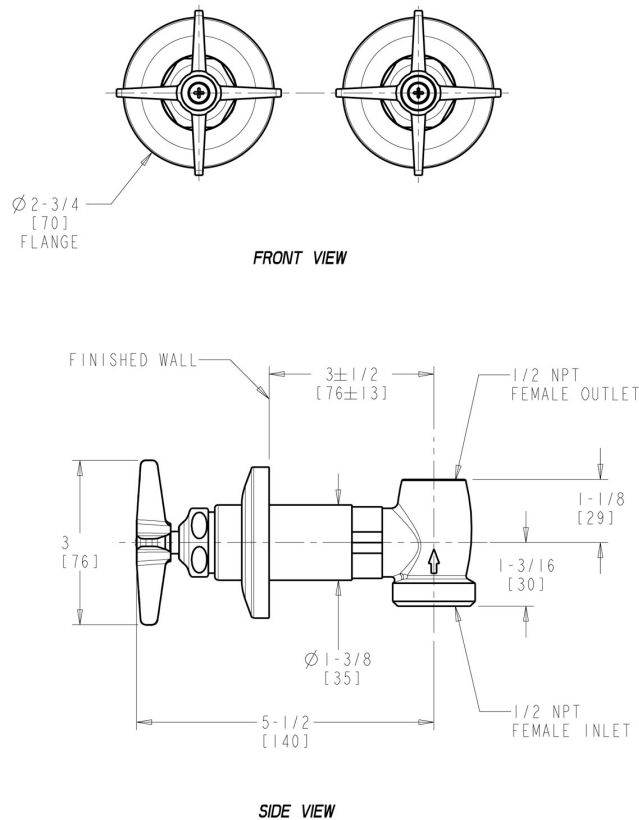

#### Features & Specifications

- Concealed Straight Valve
- 3" Cross
- Slow Compression
- 1/2" NPT Female Thread Inlets
- 1/2" NPT Female Thread Outlets

### Architect/Engineer Specification

Chicago Faucets No. 770-PRCP, Concealed Straight Valve, chrome plated. 3" metal cross handles with eight-point, tapered broach and secured blue and red index buttons. Slow compression rebuildable cartridge, opens and closes 360° for fine adjustment, closes with water pressure, features square, tapered stem. 1/2" NPT female thread inlets. 1/2" NPT female thread outlets.