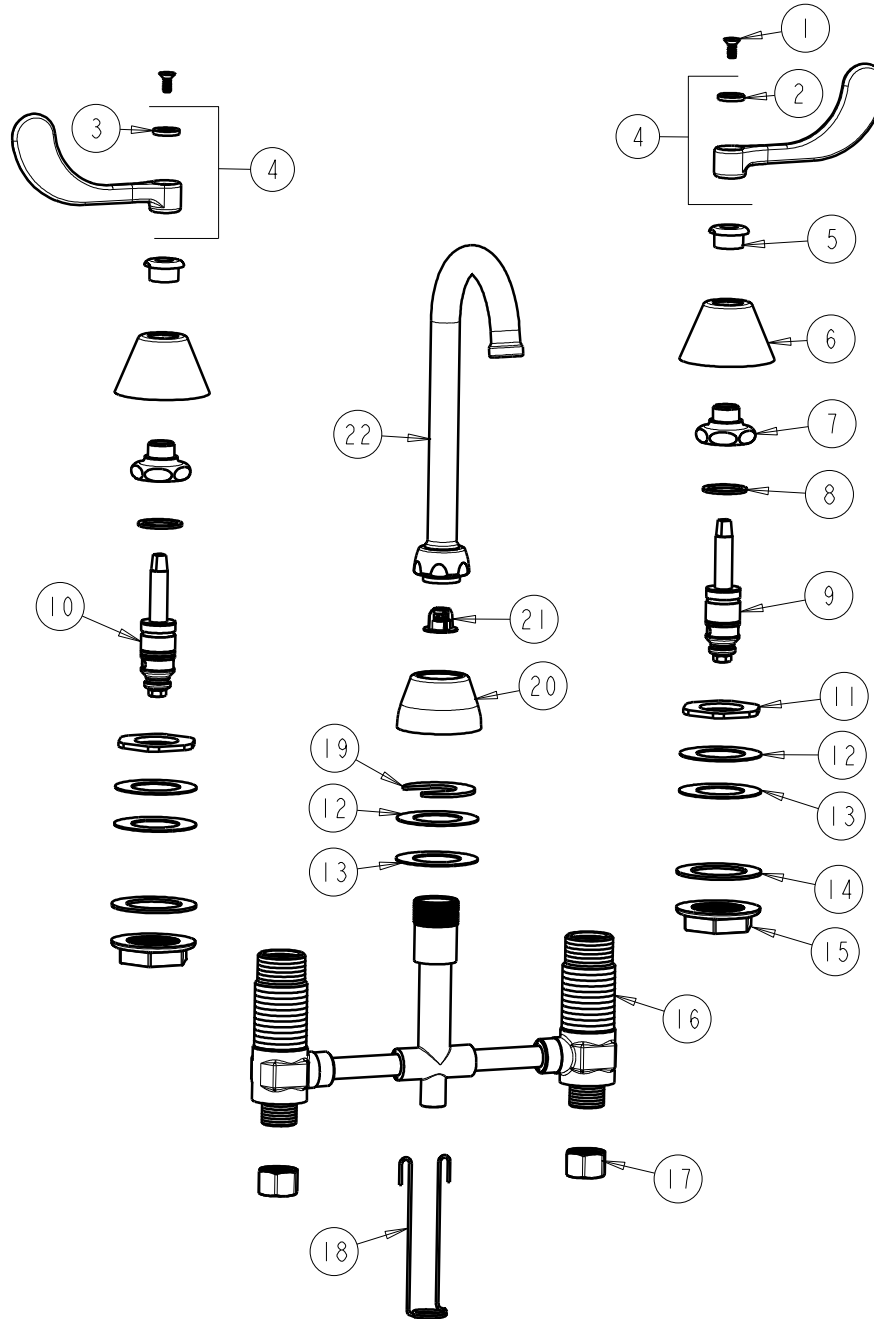

CHICAGO FAUCETS
a Geberit company

2100 South Clearwater Drive
Des Plaines, IL 60018
Phone: 847-803-5000
Fax: 847-803-5454
www.chicagofaucets.com

REPAIR PARTS

FITTING NO.

785-GN1FC245VPCCP

SUBMITTED MODEL NO.

ITEM NO.

FOR TECHNICAL ASSISTANCE
1-800-TEC-TRUE (1-800-832-8783)

BY: JAR DATE: 09-26-01
CHK: *[Signature]* REV: 02-19-10

ITEM	PART NO.	DESCRIPTION	ITEM	PART NO.	DESCRIPTION
1	420-020JKNF	SCREW, 1/8 FLAT HEX HEAD X 1/2	12	888-006JKRBF	BRASS WASHER
2	633-123JKNF	INDEX BUTTON (BLUE)	13	739-056JKNF	RUBBER WASHER
3	633-023JKNF	INDEX BUTTON (RED)	14	55-010JKNF	STEEL WASHER
4	317-PRJKCP	HANDLE, 4" WRISTBLADE (PAIR)	15	250-004JKNF	LOCKNUT
5	422-113JKCP	ESCUTCHEON NUT	16	-----	VALVE BODY NOT SOLD SEPARATELY
6	250-180JKCP	ESCUTCHEON	17	49-005JKRBF	COUPLING NUT
7	274-004JKRBF	CAP NUT	18	200-007JKNF	HANGER
8	1-343JKNF	GASKET	19	200-006JKNF	C-WASHER
9	377-X245RHJKNF	RH QUATURN FLO-CONTROL	20	785-300JKCP	SPOUT BASE ESCUTCHEON
10	377-X245LHJKNF	LH QUATURN FLO-CONTROL	21	50-043KJKNF	FLOW CONTROL 1.5 GPM
11	308-003JKRBF	LOCKNUT	22	GN1JKCP	GN SPOUT PLAIN END