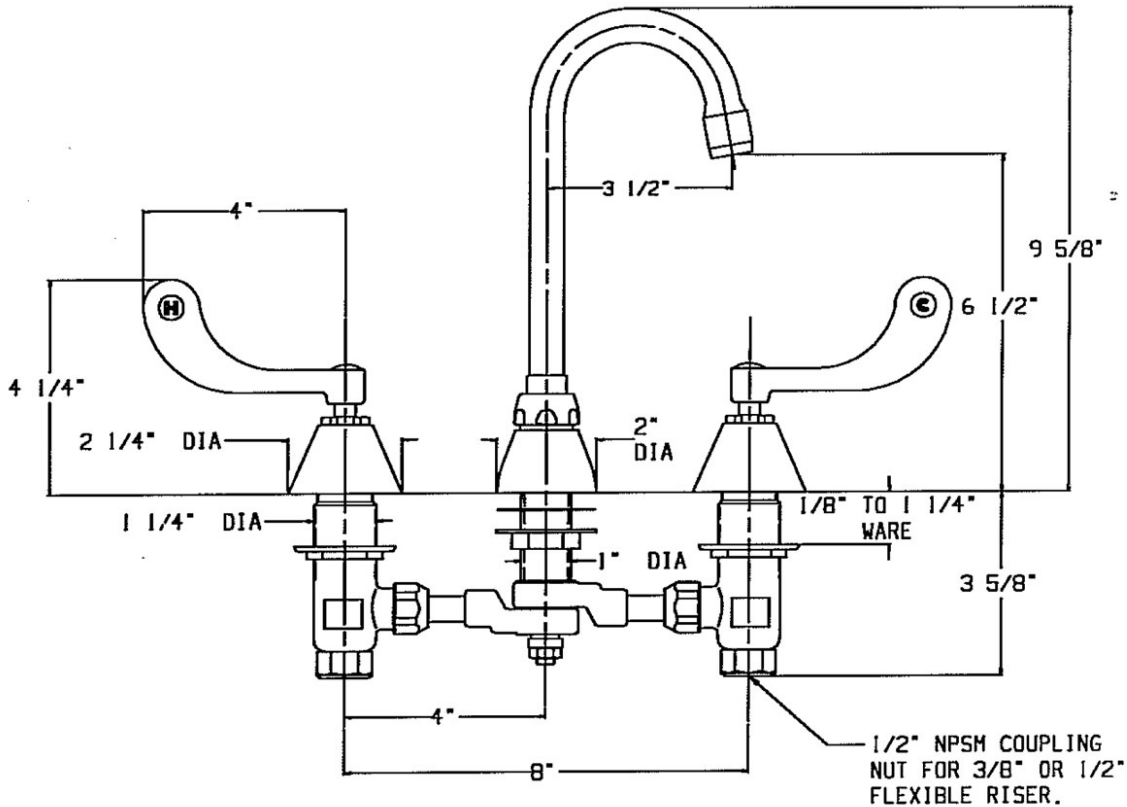

ACCESSORIES AND PARTS

785-SWCP

Manual Faucets

Product Type

Deck Mounted Adjustable 6" - 8" Centers Concealed Hot and Cold Water Sink Faucet

Features & Specifications

- Adjustable 6" - 8" Centers
- 2.2 GPM (8.3 L/min) Aerator
- 4" Vandal Proof Wristblade
- Quatern

Contractor _____

Submitted as Shown Submitted with Variations

Date _____

2100 South Clearwater Drive
Des Plaines, IL
P: 847/803-5000
F: 847/803-5454
Technical: 800/TEC-TRUE
www.chicagofaucets.com

Architect/Engineer Specification

Chicago Faucets No. 785-SWCP, Sink Faucet for hot and cold water, concealed deck-mount with adjustable 6"-8" centers, chrome plated. Rigid/swing gooseneck spout, 3-1/2" center-to-center. 2.2 GPM (8.3 L/min) pressure compensating Soffflo aerator. 4" metal, vandal-proof, wristblade handles with sixteen-point, tapered broach and secured blue and red index buttons. Quatern™ rebuildable compression cartridge, opens and closes 90°, closes with water pressure, features square, tapered stem. This product meets ADA ANSI/ICC A117.1 requirements and is tested and certified to industry standards: ASME A112.18.1/CSA B125.1, and Certified to NSF/ANSI 61, Section 9 by CSA.