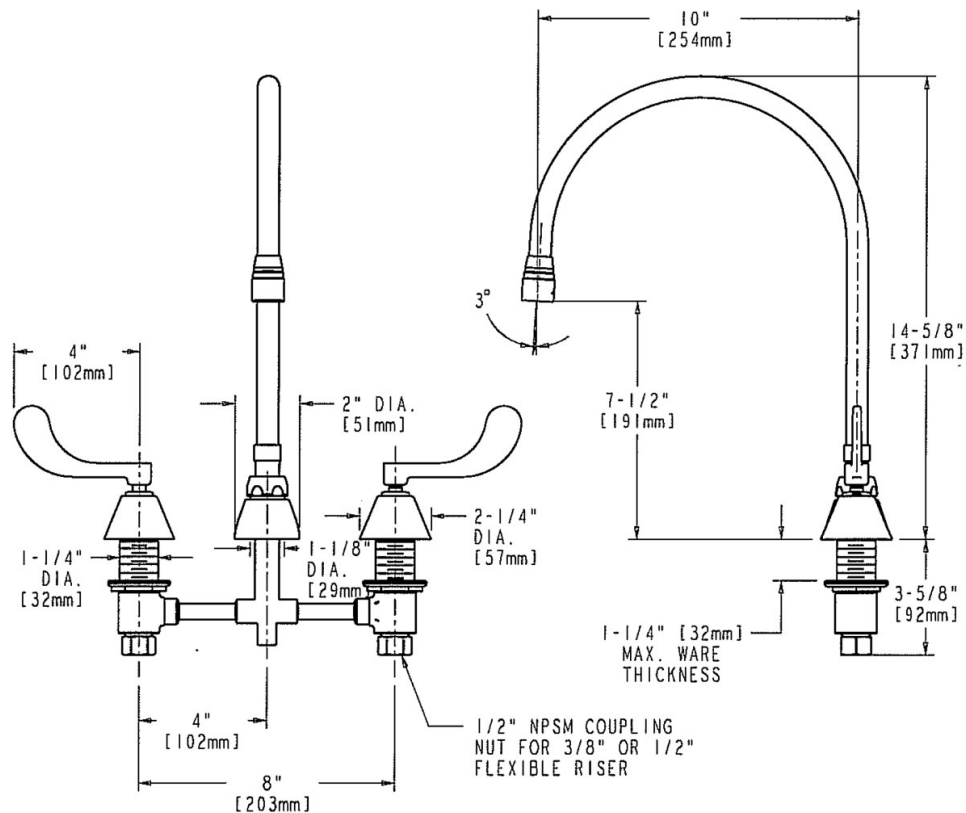

Contractor _____

Submitted as Shown Submitted with Variations

Date _____

2100 South Clearwater Drive
Des Plaines, IL
P: 847/803-5000
F: 847/803-5454
Technical: 800/TEC-TRUE
www.chicagofaucets.com

Manual Faucets

Architect/Engineer Specification

Chicago Faucets No. 786-GN10AE29VPSWGKCP, Sink Faucet for hot and cold water, concealed deck-mount for 8" fixed centers, chrome plated. Gooseneck swing spout, 10" center-to-center. 2.2 GPM (8.3 L/min) vandal-proof, pressure compensating, non-aerating, laminar flow outlet. 4" metal, vandal-proof, wristblade handles with sixteen-point, tapered broach and secured blue and red index buttons. Ceramic quarter-turn cartridge, features square, tapered stem. This product meets ADA ANSI/ICC A117.1 requirements and is tested and certified to industry standards: ASME A112.18.1/CSA B125.1, and Certified to NSF/ANSI 61, Section 9 by CSA.