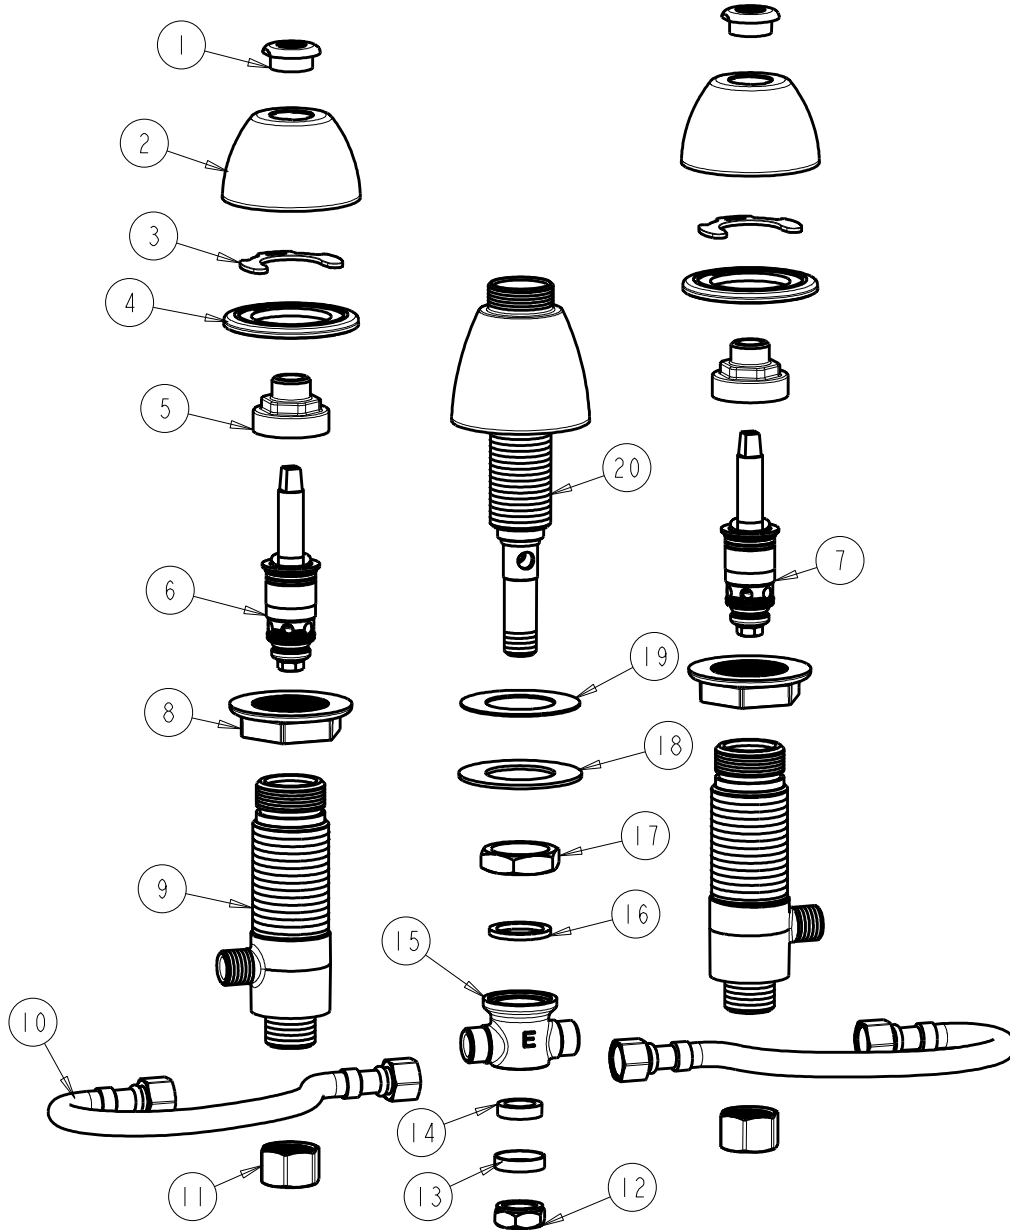

CHICAGO FAUCETS 

a Geberit company

FOR TECHNICAL ASSISTANCE
1-800-TEC-TRUE (1-800-832-8783)

2100 South Clearwater Drive
Des Plaines, IL 60018
Phone: 847-803-5000
Fax: 847-803-5454
www.chicagofaucets.com

REPAIR PARTS

BY: SID DATE: 10-20-14
CHK: *[Signature]* REV:

FITTING NO.

786-HLESHAB

SUBMITTED MODEL NO.

ITEM NO.

ITEM	PART NO.	DESCRIPTION	ITEM	PART NO.	DESCRIPTION
1	422-113JKCP	ESCUTCHEON NUT	11	49-005JKRBF	COUPLING NUT
2	250-082JKCP	ESCUTCHEON	12	689-013JKRBF	LOCKNUT FOR LAVATORY FITTINGS
3	200-009JKNF	CLIP, RETAIN	13	250-087JKRBF	RETAINER
4	888-026JKNF	WASHER, SEALING	14	1797-029JKABNF	RUBBER WASHER
5	274-014JKRBF	NUT, CAP	15	785-123JKABRBF	TEE CONNECTION
6	377-XTLHJKABNF	LH QUATURN CARTRIDGE	16	250-200JKABNF	GASKET
7	377-XTRHJKABNF	RH QUATURN CARTRIDGE	17	250-054JKRBF	LOCKNUT
8	250-004JKNF	LOCKNUT	18	50-014JKNF	STEEL WASHER
9	250-075JKABRBF	BODY, VALVE	19	739-056JKNF	RUBBER WASHER
10	250-001KJKABNF	HOSE, 3/8 X 3/8	20	785-202KJKABCP	SPOUT BASE ASSEMBLY