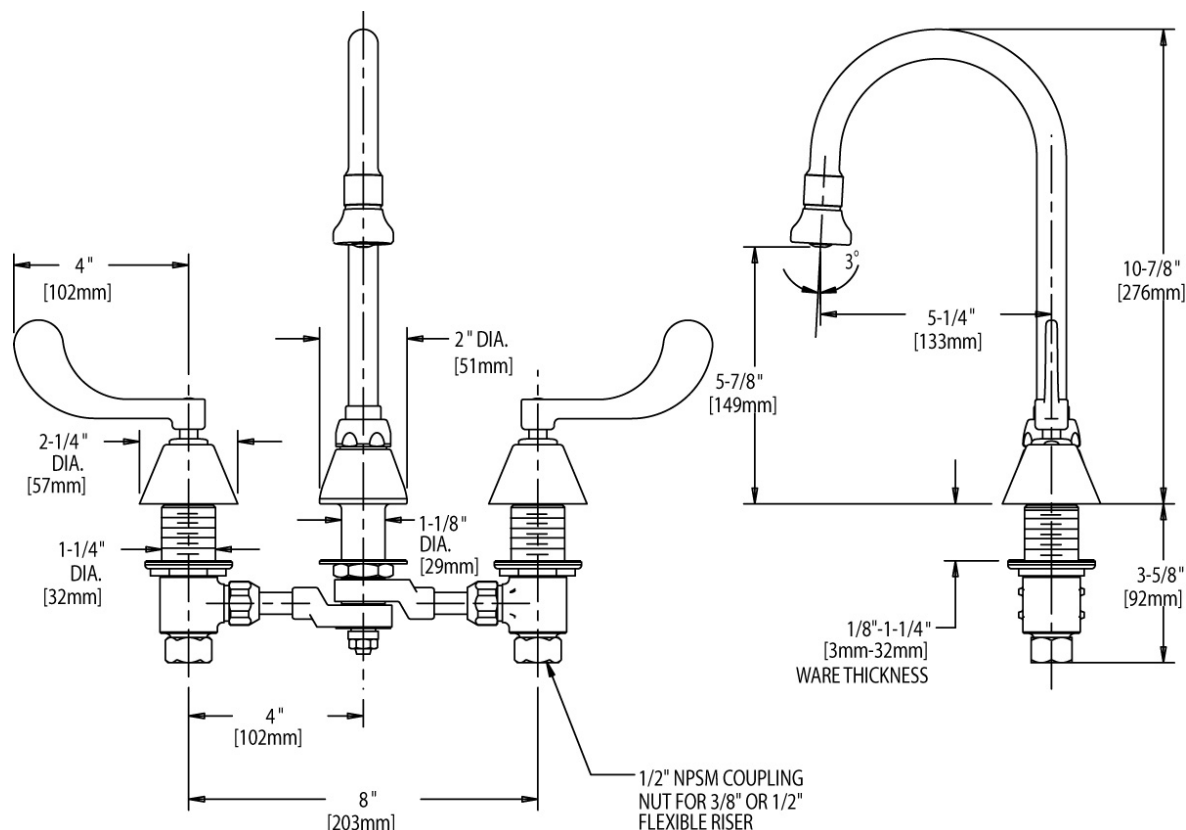

ACCESSORIES AND PARTS

786-SWCP

Manual Faucets

a Geberit company

Product Type

Deck Mounted Adjustable 6" - 8" Centers Concealed Hot and Cold Water Sink Faucet

Features & Specifications

- Adjustable 6" - 8" Centers
- 2.0 GPM (7.6 L/min) Spray
- 4" Vandal Proof Wristblade
- Quatern

Contractor _____

Submitted as Shown

Submitted with Variations

Date _____

2100 South Clearwater Drive
Des Plaines, IL
P: 847/803-5000
F: 847/803-5454
Technical: 800/TEC-TRUE
www.chicagofaucets.com

Architect/Engineer Specification

Chicago Faucets No. 786-SWCP, Sink Faucet for hot and cold water, concealed deck-mount with adjustable 6"-8" centers, chrome plated. Rigid/swing gooseneck spout, 5-1/4" center-to-center. 2.0 GPM (7.6 L/min) male rose spray. 4" metal, vandal-proof, wristblade handles with sixteen-point, tapered broach and secured blue and red index buttons. Quatum™ rebuildable compression cartridge, opens and closes 90°, closes with water pressure, features square, tapered stem. This product meets ADA ANSI/ICC A117.1 requirements and is tested and certified to industry standards: ASME A112.18.1/CSA B125.1, and Certified to NSF/ANSI 61, Section 9 by CSA.