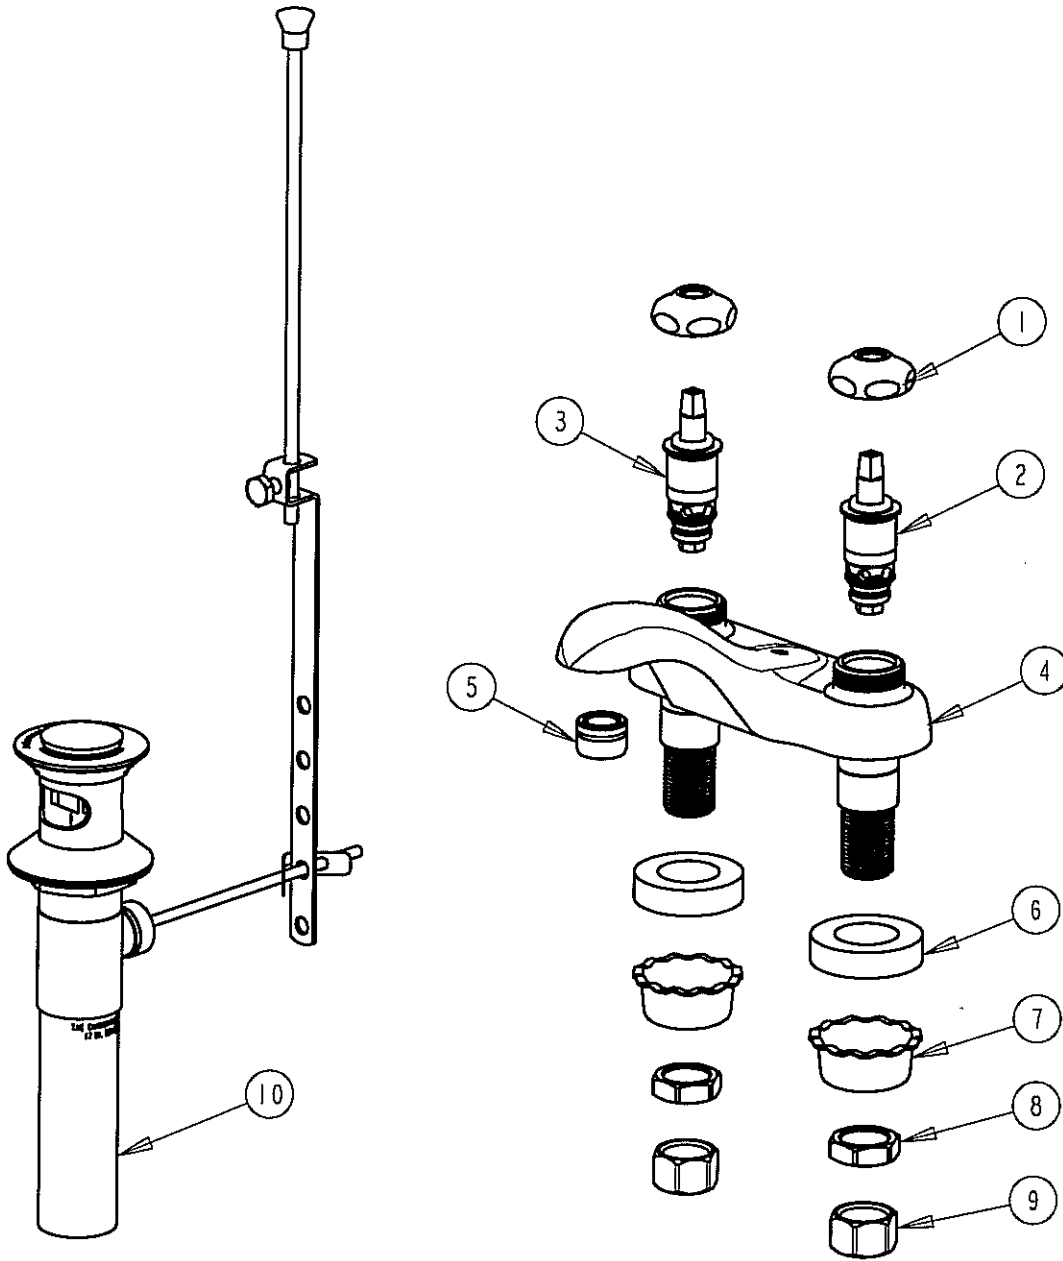

PARTS LIST

BY: SID
CHK'D: AT

CHICAGO FAUCETS
Last As Long As The Building

FINISH: AS SPECIFIED
DATE: 08-21-02

797-LESSHDL

| ITEM NO. | PART NO. | DESCRIPTION | ITEM NO. | PART NO. | DESCRIPTION |
|----------|----------|----------------------------------|----------|----------|----------------------------------|
| 1 | 1-214 | CAP | 7 | 1797-114 | BASIN COCK WASHER |
| 2 | 1-099XT | QUATURN UNIT (RH) | 8 | 49-004 | LOCKNUT |
| 3 | 1-100XT | QUATURN UNIT (LH) | 9 | 49-005 | COUPLING NUT |
| 4 | ----- | VALVE BODY (NOT SOLD SEPARATELY) | 10 | 1222K | POP-UP WASTE FOR PARTS SEE 1222K |
| 5 | E12 | SOFTFLO OUTLET | | | |
| 6 | 555-313 | WASHER | | | |