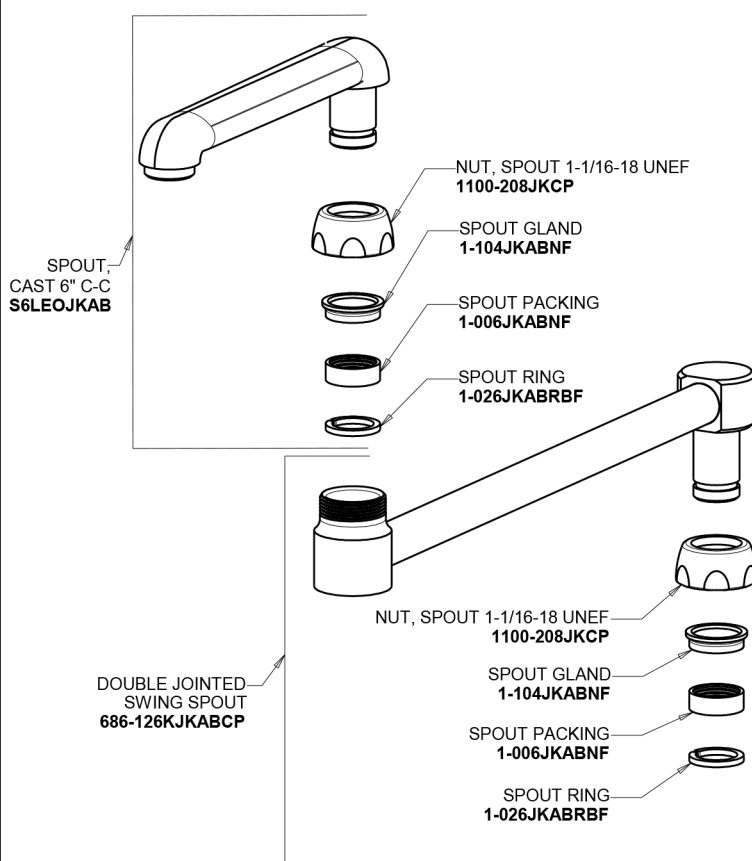

Repair Parts

891-DJ18E35ABCP

Hot and Cold Water Sink Faucet

**CHICAGO
FAUCETS**

a Geberit company

Base Parts:

18" Double-jointed Swing Spout (Less Outlet) DJ18LEOJKAB

For Technical Assistance:

Hot and Cold Water Sink Faucet

**CHICAGO
FAUCETS** 

a Geberit company

2-3/8" Lever Handle
369-PRJKCP

1.5 GPM (5.7 L/min) Aerator
E35JKABCP

Quartern Compression Operating Cartridge (pair)
1-099XTJKABNF (right)
1-100XTJKABNF (left)