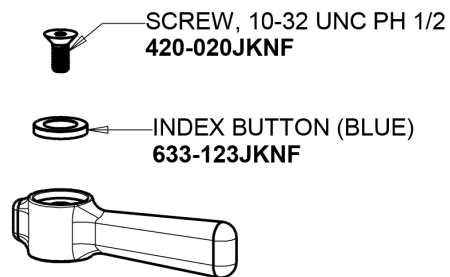

Repair Parts

891-DJ18E35ABCP

Hot and Cold Water Sink Faucet

**CHICAGO
FAUCETS**

a Geberit company

Base Parts:

18" Double-jointed Swing Spout (Less Outlet) DJ18LEOJKAB

For Technical Assistance:

Hot and Cold Water Sink Faucet

**CHICAGO
FAUCETS** 

a Geberit company

2-3/8" Lever Handle
369-PRJKCP

1.5 GPM (5.7 L/min) Aerator
E35JKABCP

Quartern Compression Operating Cartridge (pair)
1-099XTJKABNF (right)
1-100XTJKABNF (left)