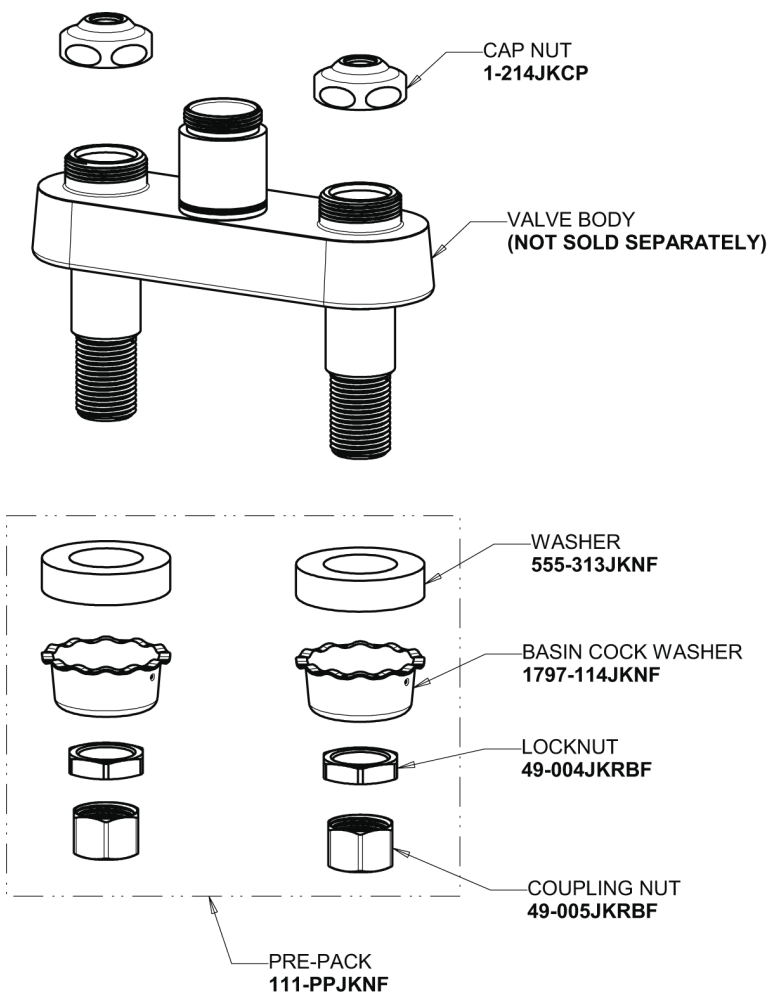

Repair Parts

891-DJ18E35ABCP

Hot and Cold Water Sink Faucet

**CHICAGO
FAUCETS**

a Geberit company

Base Parts:

18" Double-jointed Swing Spout (Less Outlet) DJ18LEOJKAB

For Technical Assistance:

Hot and Cold Water Sink Faucet

**CHICAGO
FAUCETS** 

a Geberit company

2-3/8" Lever Handle
369-PRJKCP

1.5 GPM (5.7 L/min) Aerator
E35JKABCP

Quartern Compression Operating Cartridge (pair)
1-099XTJKABNF (right)
1-100XTJKABNF (left)