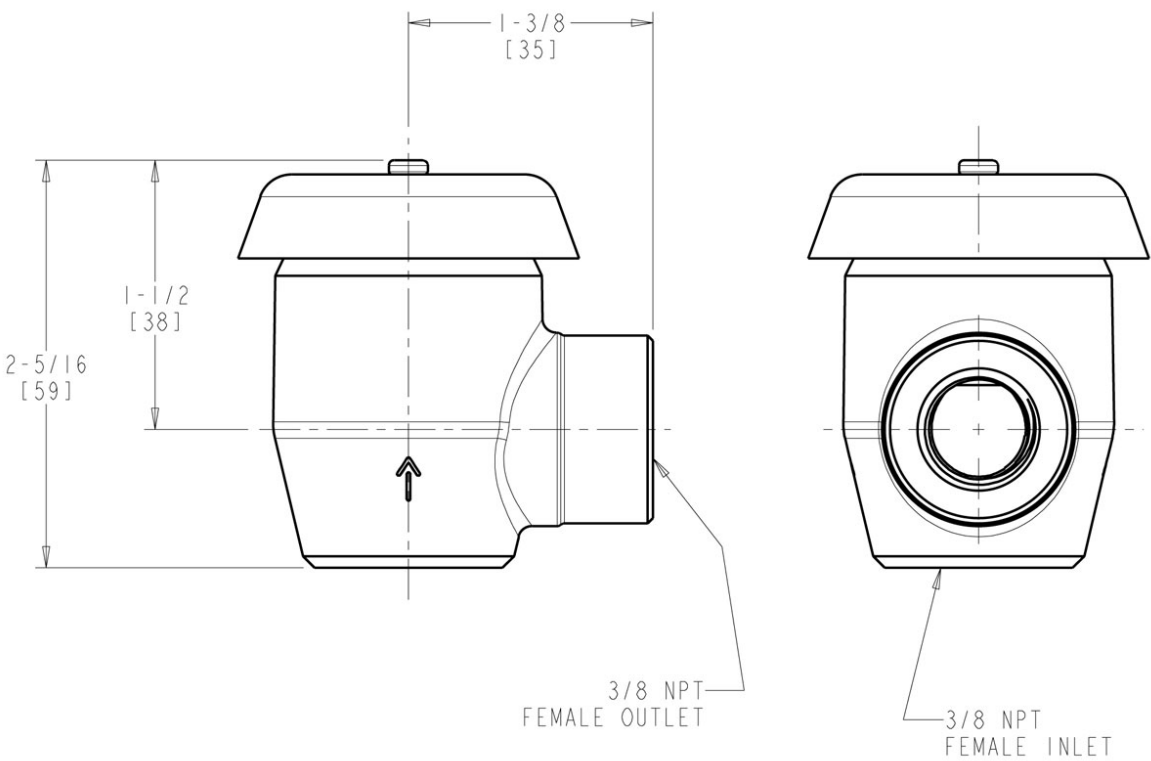

**Architect/Engineer Specification**

Chicago Faucets No. 893-CP, Atmospheric Vacuum Breaker, chrome plated. Atmospheric vacuum breaker, not intended for continuous pressure applications.

**Operation and Maintenance**