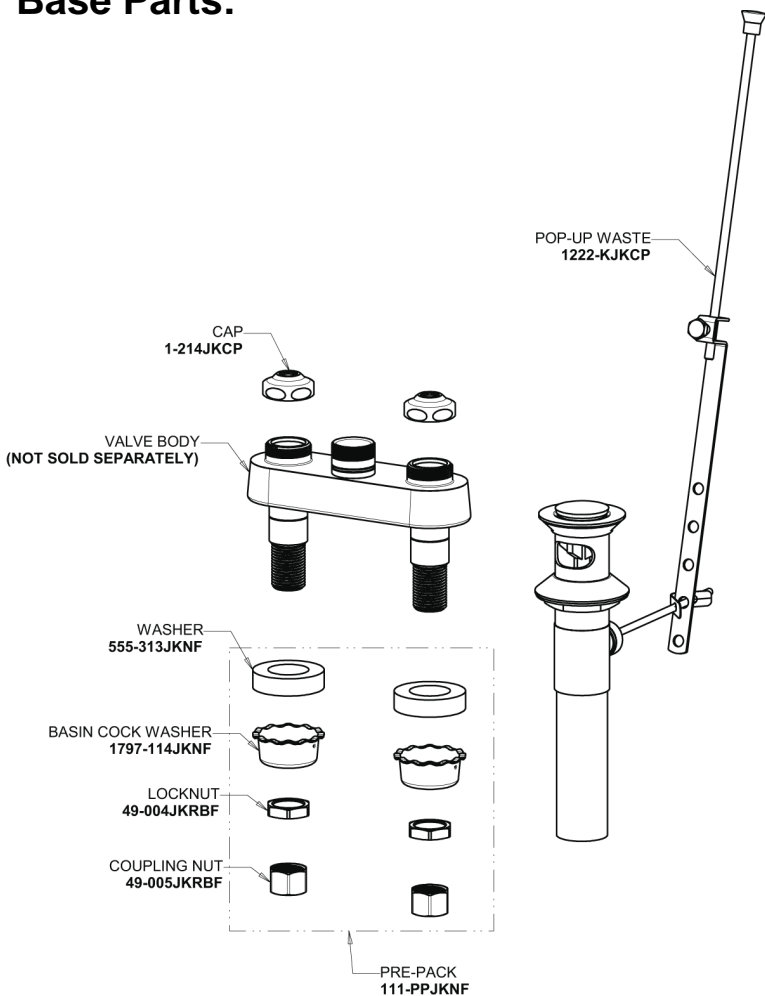

Repair Parts

894-317LESHAB

Hot and Cold Water Sink Faucet with Pop-up Waste

a Geberit company

Base Parts:

Quaturn Compression Operating Cartridge (pair)
1-099XTJKABNF (right)
1-100XTJKABNF (left)

For Technical Assistance: