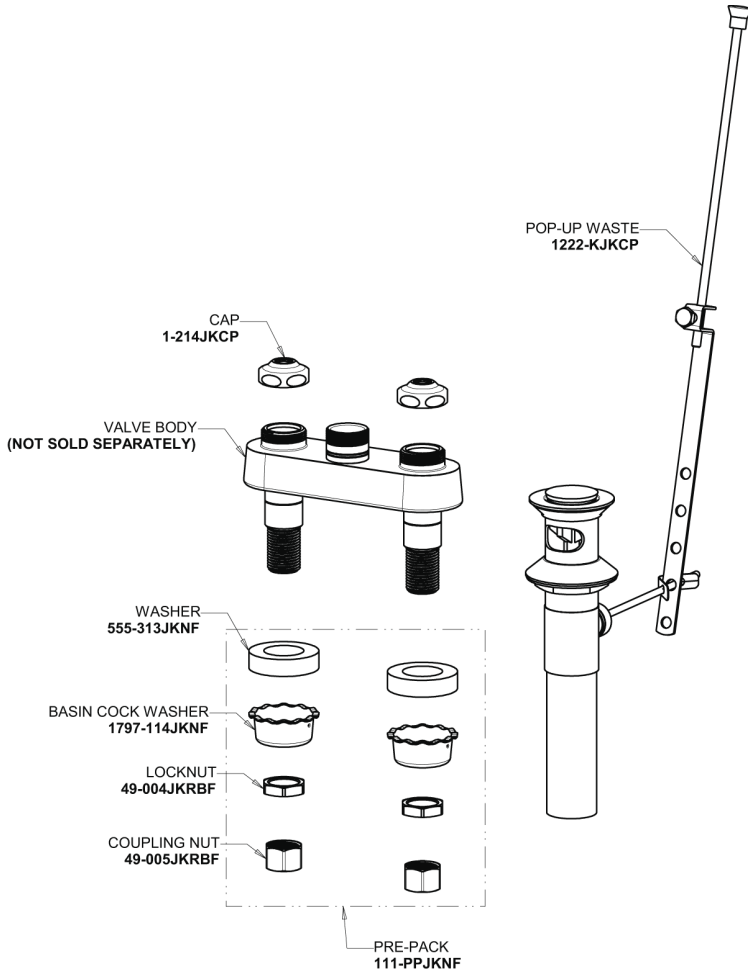

Repair Parts

894-E72ABCP

Hot and Cold Water Sink Faucet with Pop-up Waste

a Geberit company

Base Parts:

3-1/2" Rigid / Swing Gooseneck Spout GN1AJKABCP

0.5 GPM (1.9 L/min) Non-Aerating Laminar Outlet E72JKABCP

2-3/8" Lever Handle 369-PRJKCP

Quaturn Compression Operating Cartridge (pair) 1-099XTJKABNF (right) 1-100XTJKABNF (left)

For Technical Assistance:

Phone: 800-TEC-TRUE (832-8783)

Email: techsupport.us@chicagofaucets.com