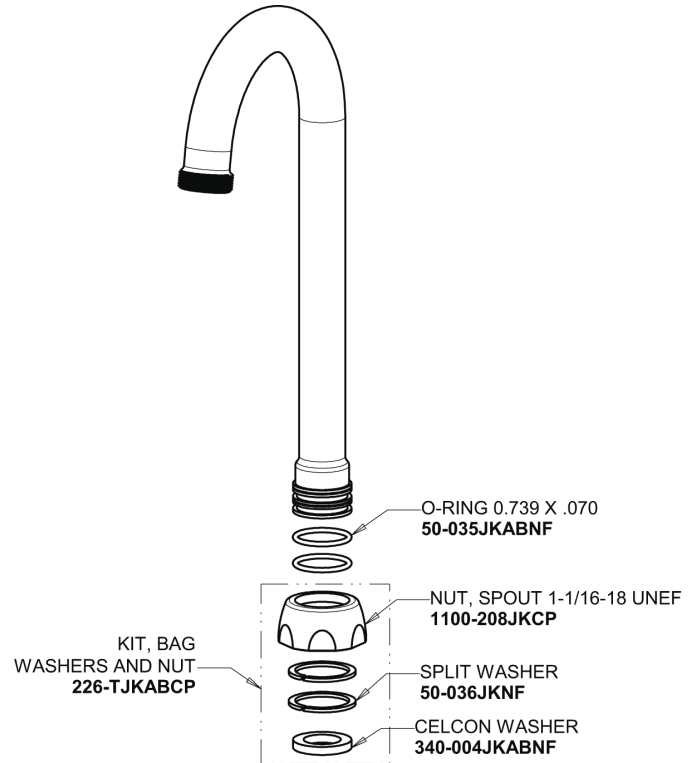

Repair Parts

894-E72ABCP

Hot and Cold Water Sink Faucet with Pop-up Waste

a Geberit company

Base Parts:

3-1/2" Rigid / Swing Gooseneck Spout GN1AJKABCP

0.5 GPM (1.9 L/min) Non-Aerating Laminar Outlet E72JKABCP

2-3/8" Lever Handle 369-PRJKCP

Quaturn Compression Operating Cartridge (pair) 1-099XTJKABNF (right) 1-100XTJKABNF (left)

For Technical Assistance:

Phone: 800-TEC-TRUE (832-8783)

Email: techsupport.us@chicagofaucets.com