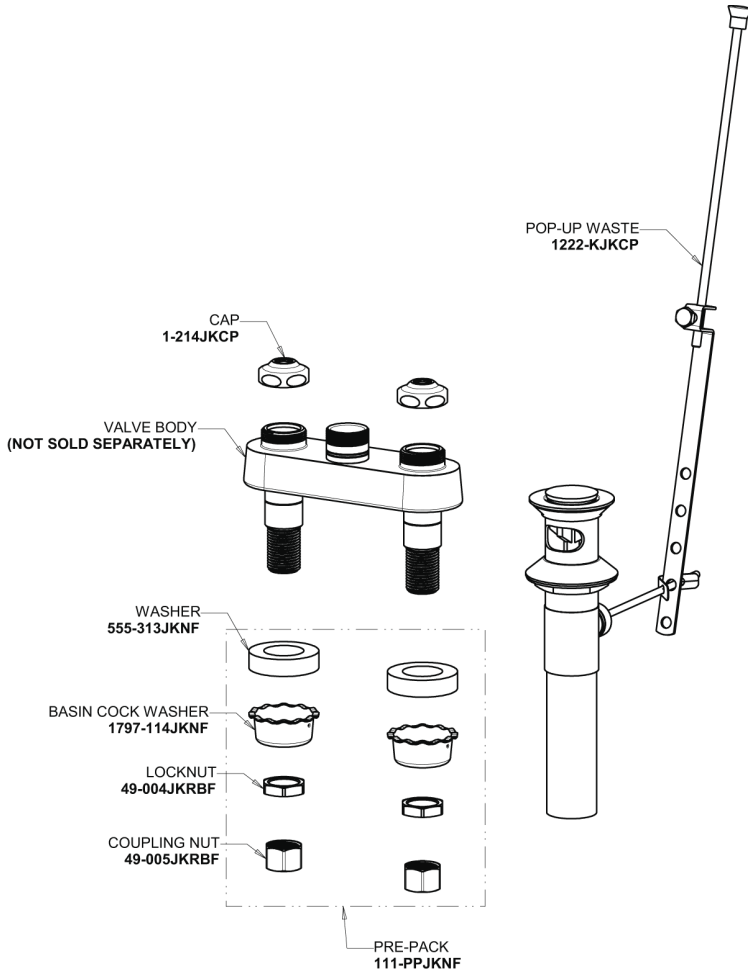

Repair Parts

894-E73-317ABCP

Hot and Cold Water Sink Faucet with Pop-up Waste

**CHICAGO
FAUCETS**

a Geberit company

Base Parts:

4" Wristblade Handle 317-PRJKCP

3-1/2" Rigid / Swing Gooseneck Spout GN1AJKABCP

1.0 GPM (3.8 L/min) Non-Aerating Laminar Outlet E73JKABCP

Quaturn Compression Operating Cartridge (pair) 1-099XTJKABNF (right) 1-100XTJKABNF (left)

For Technical Assistance:

Phone: 800-TEC-TRUE (832-8783)