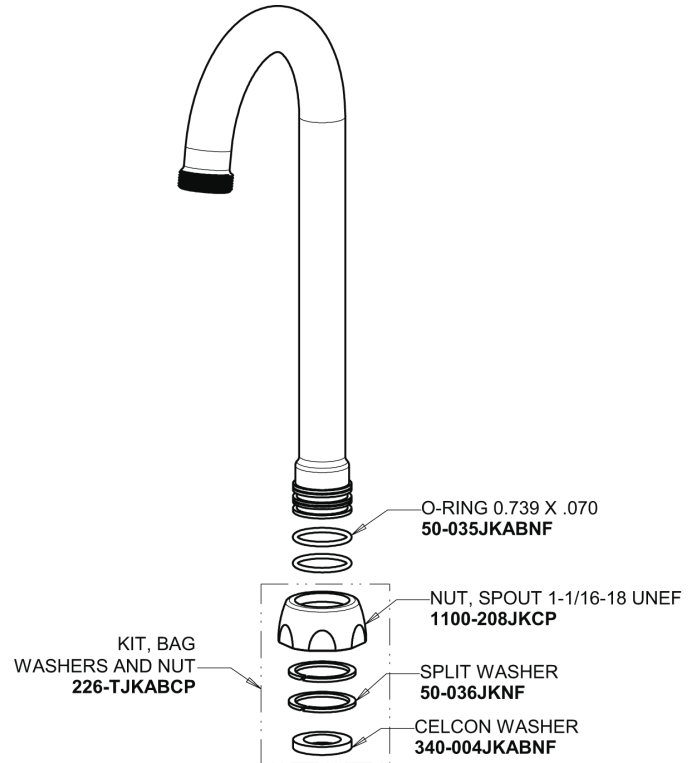

Repair Parts

894-E73-317ABCP

Hot and Cold Water Sink Faucet with Pop-up Waste

**CHICAGO
FAUCETS**

a Geberit company

Base Parts:

4" Wristblade Handle 317-PRJKCP

3-1/2" Rigid / Swing Gooseneck Spout GN1AJKABCP

1.0 GPM (3.8 L/min) Non-Aerating Laminar Outlet E73JKABCP

Quaturn Compression Operating Cartridge (pair) 1-099XTJKABNF (right) 1-100XTJKABNF (left)

For Technical Assistance:

Phone: 800-TEC-TRUE (832-8783)