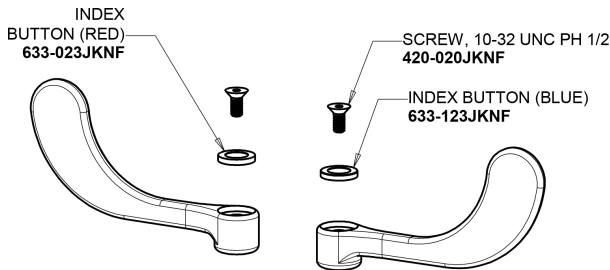

Repair Parts

894-E73-317ABCP

Hot and Cold Water Sink Faucet with Pop-up Waste

**CHICAGO
FAUCETS**

a Geberit company

Base Parts:

4" Wristblade Handle 317-PRJKCP

3-1/2" Rigid / Swing Gooseneck Spout GN1AJKABCP

1.0 GPM (3.8 L/min) Non-Aerating Laminar Outlet E73JKABCP

Quaturn Compression Operating Cartridge (pair) 1-099XTJKABNF (right) 1-100XTJKABNF (left)

For Technical Assistance:

Phone: 800-TEC-TRUE (832-8783)