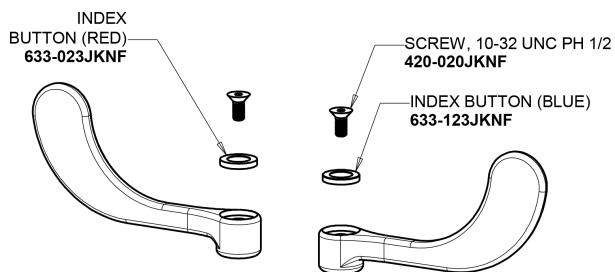

Repair Parts

894-E73-317RGD1AB

Hot and Cold Water Sink Faucet with Pop-up Waste

**CHICAGO
FAUCETS**

a Geberit company

Base Parts:

3-1/2" Rigid Gooseneck Spout GNRGD1JKABCP

1.0 GPM (3.8 L/min) Non-Aerating Laminar Outlet E73JKABCP

4" Wristblade Handle 317-PRJKCP

Quaturn Compression Operating Cartridge (pair) 1-099XTJKABNF (right) 1-100XTJKABNF (left)

For Technical Assistance:

Phone: 800-TEC-TRUE (832-8783)

Email: techsupport.us@chicago faucets.com