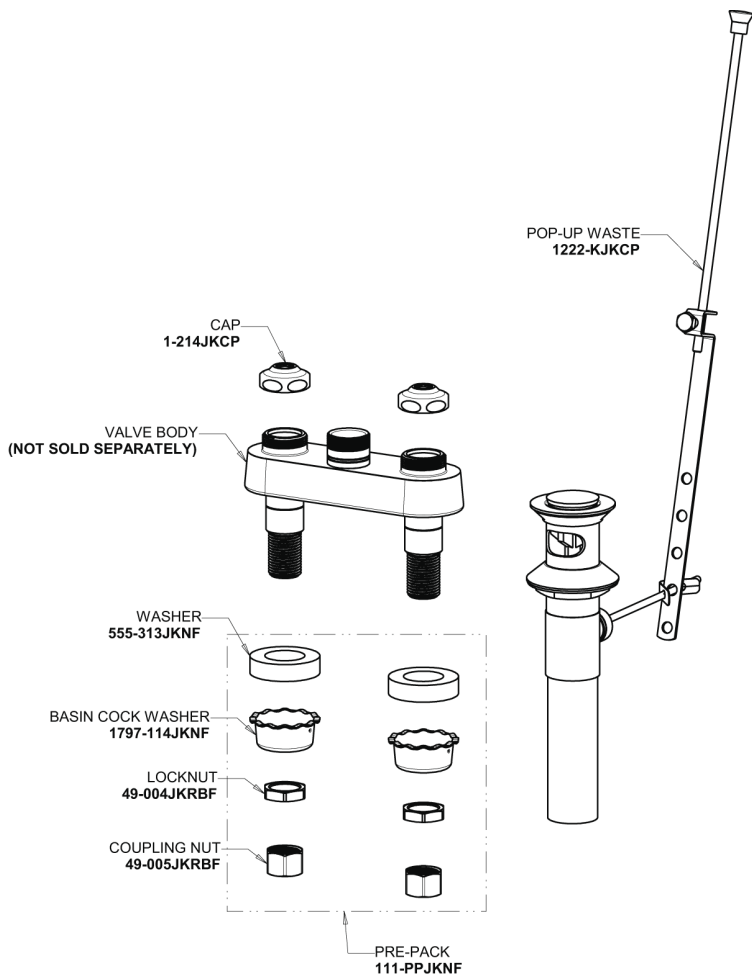

Repair Parts

894-E73-317RGD1AB

Hot and Cold Water Sink Faucet with Pop-up Waste

**CHICAGO
FAUCETS**

a Geberit company

Base Parts:

3-1/2" Rigid Gooseneck Spout GNRGD1JKABCP

1.0 GPM (3.8 L/min) Non-Aerating Laminar Outlet E73JKABCP

4" Wristblade Handle 317-PRJKCP

Quaturn Compression Operating Cartridge (pair) 1-099XTJKABNF (right) 1-100XTJKABNF (left)

For Technical Assistance:

Phone: 800-TEC-TRUE (832-8783)

Email: techsupport.us@chicago faucets.com