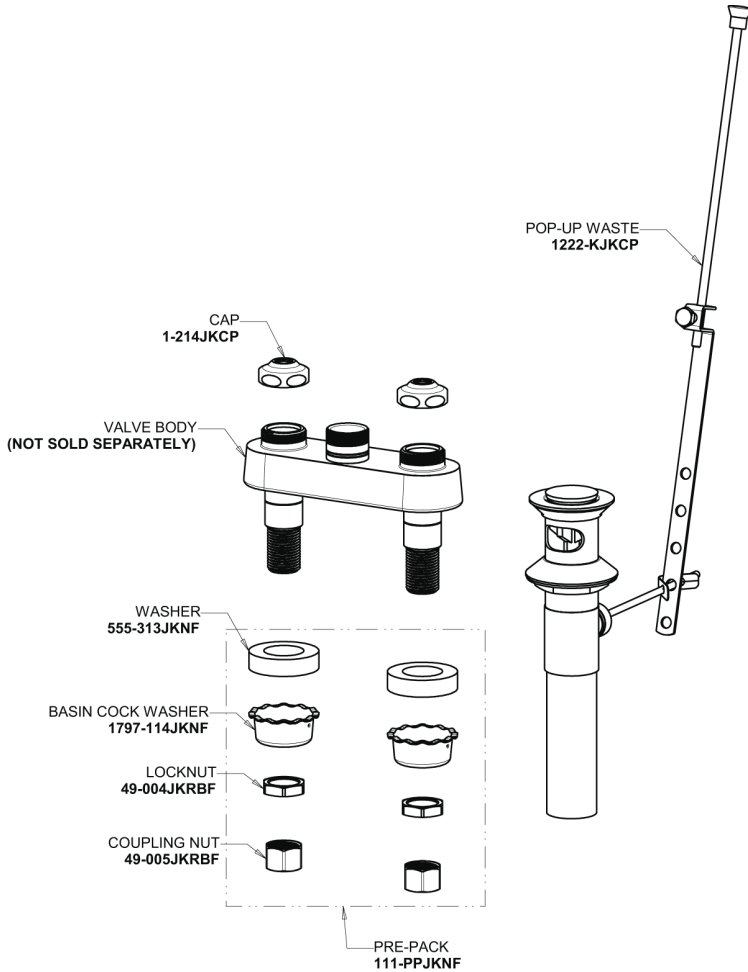

Repair Parts

894-E73ABCP

Hot and Cold Water Sink Faucet with Pop-up Waste

**CHICAGO
FAUCETS**

a Geberit company

Base Parts:

2-3/8" Lever Handle 369-PRJKCP

3-1/2" Rigid / Swing Gooseneck Spout GN1AJKABCP

1.0 GPM (3.8 L/min) Non-Aerating Laminar Outlet E73JKABCP

Quartern Compression Operating Cartridge (pair) 1-099XTJKABNF (right) 1-100XTJKABNF (left)

For Technical Assistance:

Phone: 800-TEC-TRUE (832-8783)