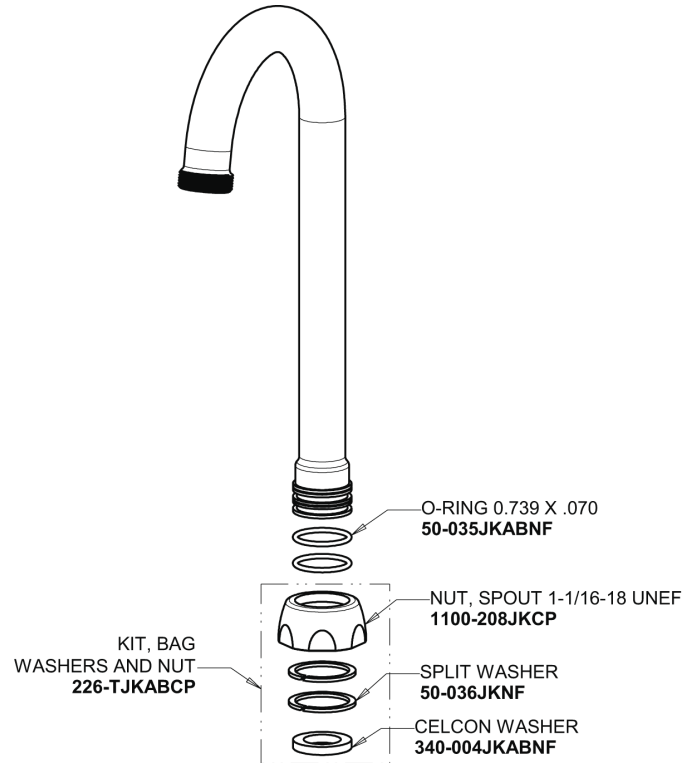

Repair Parts

894-E73ABCP

Hot and Cold Water Sink Faucet with Pop-up Waste

**CHICAGO
FAUCETS**

a Geberit company

Base Parts:

2-3/8" Lever Handle 369-PRJKCP

3-1/2" Rigid / Swing Gooseneck Spout GN1AJKABCP

1.0 GPM (3.8 L/min) Non-Aerating Laminar Outlet E73JKABCP

Quartern Compression Operating Cartridge (pair) 1-099XTJKABNF (right) 1-100XTJKABNF (left)

For Technical Assistance:

Phone: 800-TEC-TRUE (832-8783)