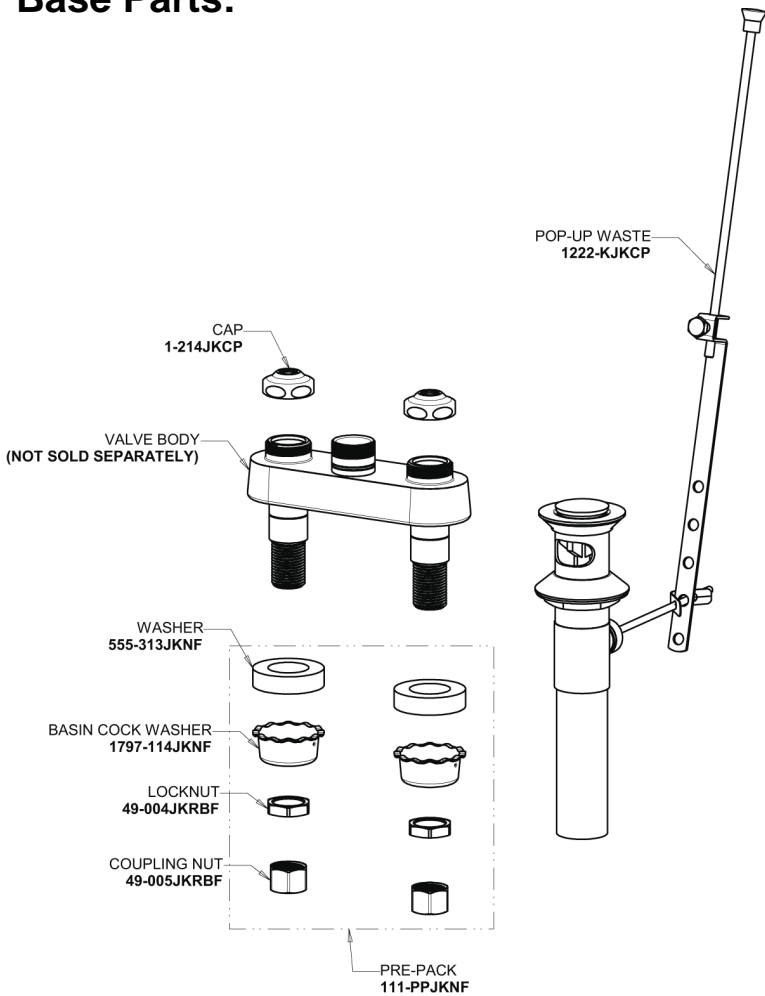

Repair Parts

894-LESHAB

Hot and Cold Water Sink Faucet with Pop-up Waste

a Geberit company

Base Parts:

Quatern Compression Operating Cartridge (pair)
1-099XTJKABNF (right)
1-100XTJKABNF (left)

For Technical Assistance: