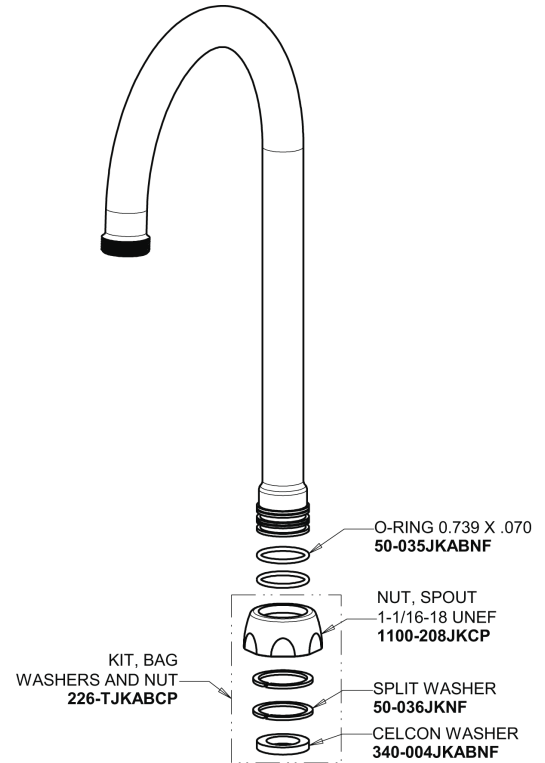

Repair Parts

895-317GN2AE73ABCP

Hot and Cold Water Sink Faucet

**CHICAGO
FAUCETS**

a Geberit company

Base Parts:

5-1/4" Rigid / Swing Gooseneck Spout GN2AJKABCP

1.0 GPM (3.8 L/min) Non-Aerating Laminar Outlet E73JKABCP

4" Wristblade Handle 317-PRJKCP

Quartern Compression Operating Cartridge (pair) 1-099XTJKABNF (right) 1-100XTJKABNF (left)

For Technical Assistance:

Phone: 800-TEC-TRUE (832-8783)

Email: techsupport.us@chicagofaucets.com