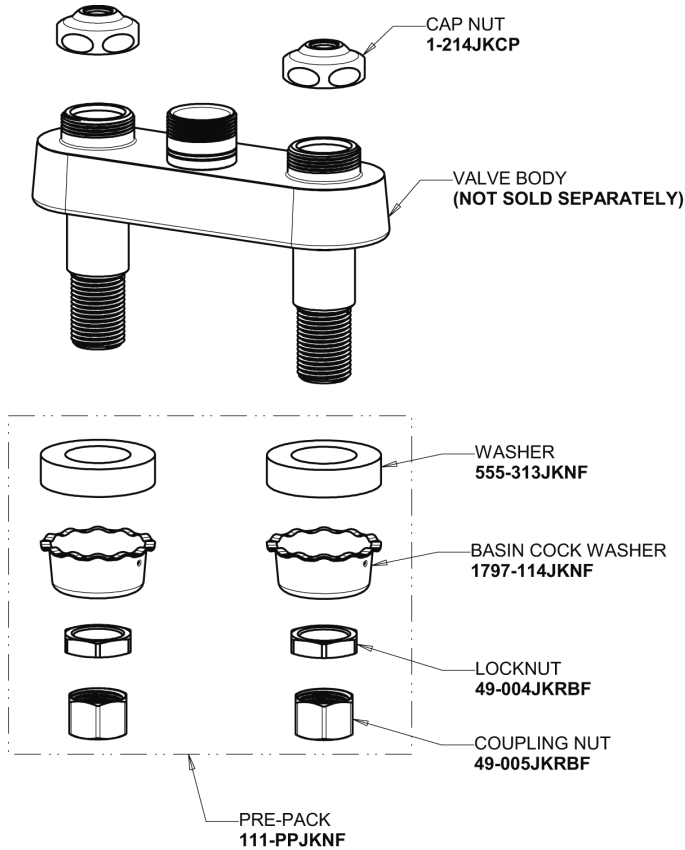

Repair Parts

895-317GN2AE73ABCP

Hot and Cold Water Sink Faucet

**CHICAGO
FAUCETS**

a Geberit company

Base Parts:

5-1/4" Rigid / Swing Gooseneck Spout GN2AJKABCP

1.0 GPM (3.8 L/min) Non-Aerating Laminar Outlet E73JKABCP

4" Wristblade Handle 317-PRJKCP

Quartern Compression Operating Cartridge (pair) 1-099XTJKABNF (right) 1-100XTJKABNF (left)

For Technical Assistance:

Phone: 800-TEC-TRUE (832-8783)

Email: techsupport.us@chicagofaucets.com