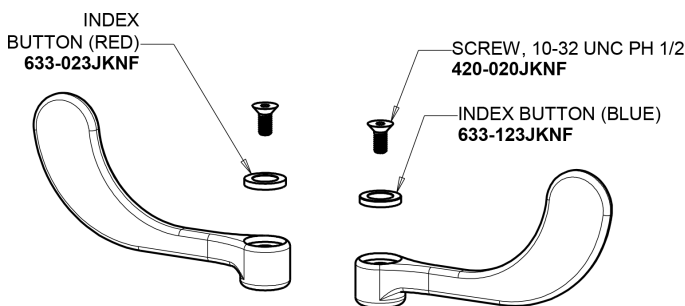

Repair Parts

895-317GN2AE73ABCP

Hot and Cold Water Sink Faucet

**CHICAGO
FAUCETS**

a Geberit company

Base Parts:

5-1/4" Rigid / Swing Gooseneck Spout GN2AJKABCP

1.0 GPM (3.8 L/min) Non-Aerating Laminar Outlet E73JKABCP

4" Wristblade Handle 317-PRJKCP

Quartern Compression Operating Cartridge (pair) 1-099XTJKABNF (right) 1-100XTJKABNF (left)

For Technical Assistance:

Phone: 800-TEC-TRUE (832-8783)

Email: techsupport.us@chicagofaucets.com