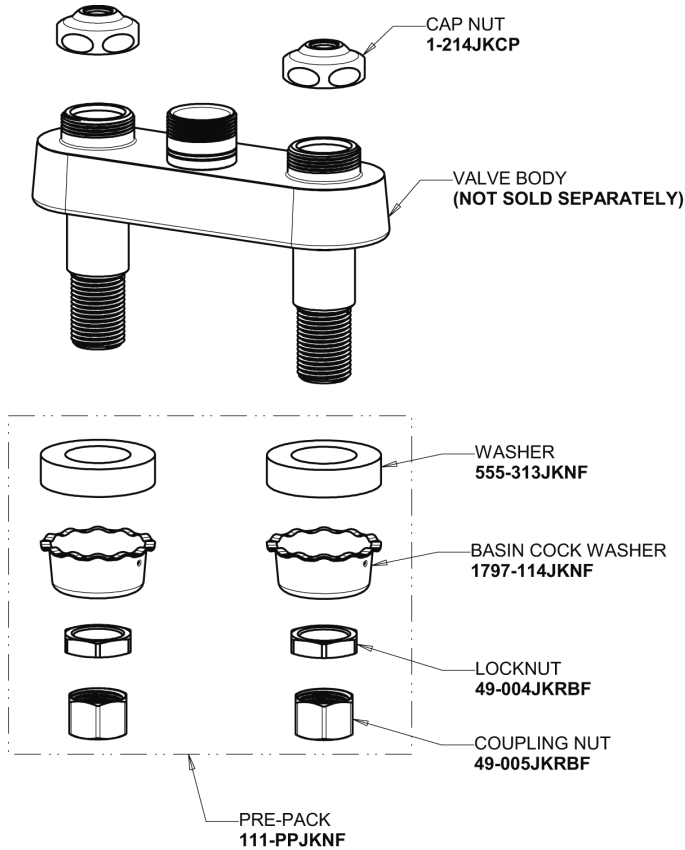

Repair Parts

895-317GN2BE3MAB

Hot and Cold Water Sink Faucet

a Geberit company

Base Parts:

4" Wristblade Handle 317-PRJKCP

5-1/4" Rigid/Swing Gooseneck Spout GN2BJKABCP

Quatum Compression Operating Cartridge (pair) 1-099XTJKABNF (right) 1-100XTJKABNF (left)