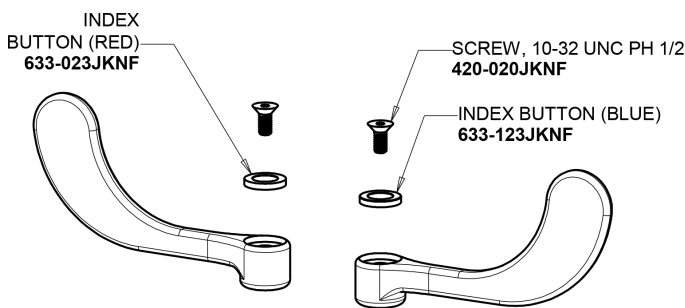

Repair Parts

895-317GN2BE3MAB

Hot and Cold Water Sink Faucet

a Geberit company

Base Parts:

4" Wristblade Handle 317-PRJKCP

5-1/4" Rigid/Swing Gooseneck Spout GN2BJKABCP

Quatum Compression Operating Cartridge (pair) 1-099XTJKABNF (right) 1-100XTJKABNF (left)