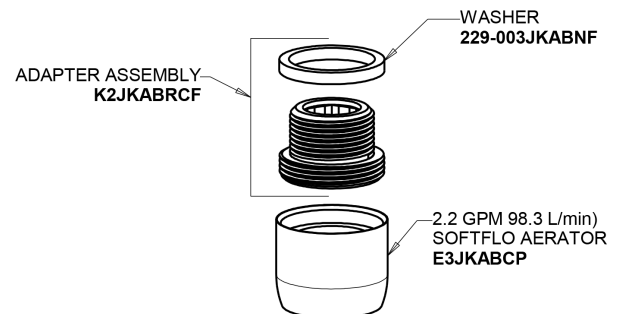

Quatum Compression Operating Cartridge (pair) 1-099XTJKABNF (right) 1-100XTJKABNF (left)

Softflo Aerator with Adapter E3-2JKABCP