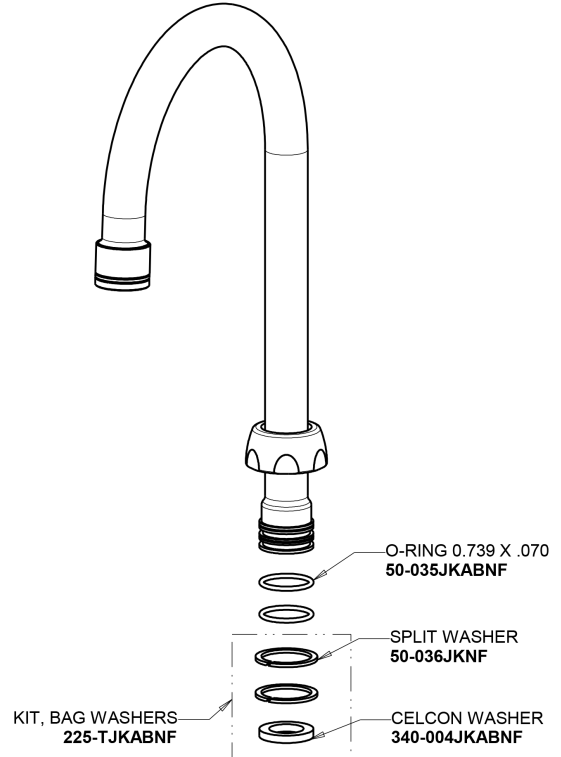

Repair Parts

895-317GN2BE3MAB

Hot and Cold Water Sink Faucet

a Geberit company

Base Parts:

4" Wristblade Handle 317-PRJKCP

5-1/4" Rigid/Swing Gooseneck Spout GN2BJKABCP

Quatum Compression Operating Cartridge (pair) 1-099XTJKABNF (right) 1-100XTJKABNF (left)