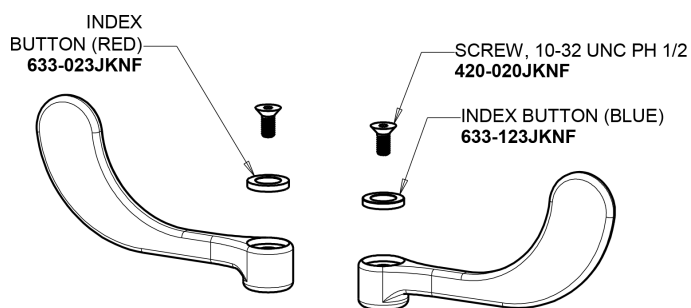

Repair Parts

895-E36-317XKABCP

Hot and Cold Water Sink Faucet

a Geberit company

Base Parts:

3-1/2" Rigid / Swing Gooseneck Spout GN1AJKABCP

1.5 GPM (5.7 L/min) Non-Aerating Laminar Outlet E36JKABCP

4" Wristblade Handle 317-PRJKCP

Ceramic 1/4-Turn Operating Cartridge (pair) 1-099XKJKABNF (right) 1-100XKJKABNF (left)

For Technical Assistance:

Phone: 800-TEC-TRUE (832-8783)

Email: techsupport.us@chicagofaucets.com

2100 South Clearwater Drive