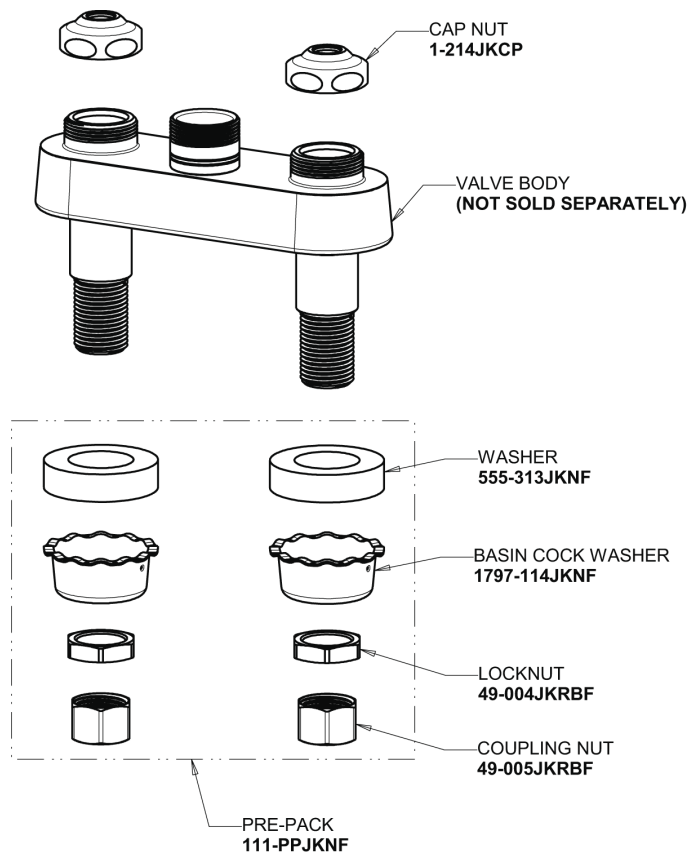

Repair Parts

895-E36-317XKABCP

Hot and Cold Water Sink Faucet

a Geberit company

Base Parts:

3-1/2" Rigid / Swing Gooseneck Spout GN1AJKABCP

1.5 GPM (5.7 L/min) Non-Aerating Laminar Outlet E36JKABCP

4" Wristblade Handle 317-PRJKCP

Ceramic 1/4-Turn Operating Cartridge (pair) 1-099XKJKABNF (right) 1-100XKJKABNF (left)

For Technical Assistance:

Phone: 800-TEC-TRUE (832-8783)

Email: techsupport.us@chicagofaucets.com

2100 South Clearwater Drive