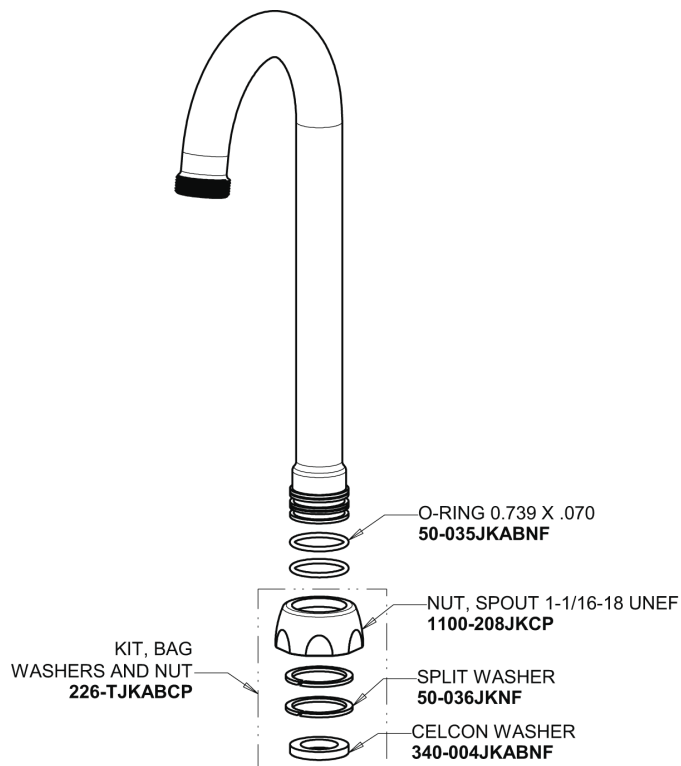

Repair Parts

895-E36-317XKABCP

Hot and Cold Water Sink Faucet

a Geberit company

Base Parts:

3-1/2" Rigid / Swing Gooseneck Spout GN1AJKABCP

1.5 GPM (5.7 L/min) Non-Aerating Laminar Outlet E36JKABCP

4" Wristblade Handle 317-PRJKCP

Ceramic 1/4-Turn Operating Cartridge (pair) 1-099XKJKABNF (right) 1-100XKJKABNF (left)

For Technical Assistance:

Phone: 800-TEC-TRUE (832-8783)

Email: techsupport.us@chicagofaucets.com

2100 South Clearwater Drive