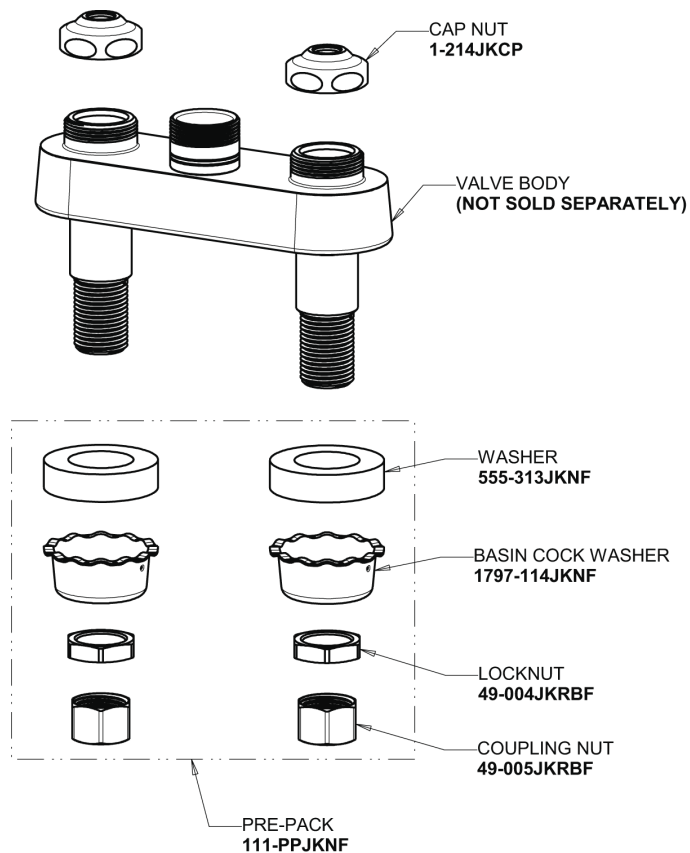

# Repair Parts

895-E72-317XKABCP

Hot and Cold Water Sink Faucet

a Geberit company

## Base Parts:

## 3-1/2" Rigid / Swing Gooseneck Spout GN1AJKABCP

## Ceramic 1/4-Turn Operating Cartridge (pair) 1-099XKJKABNF (right) 1-100XKJKABNF (left)