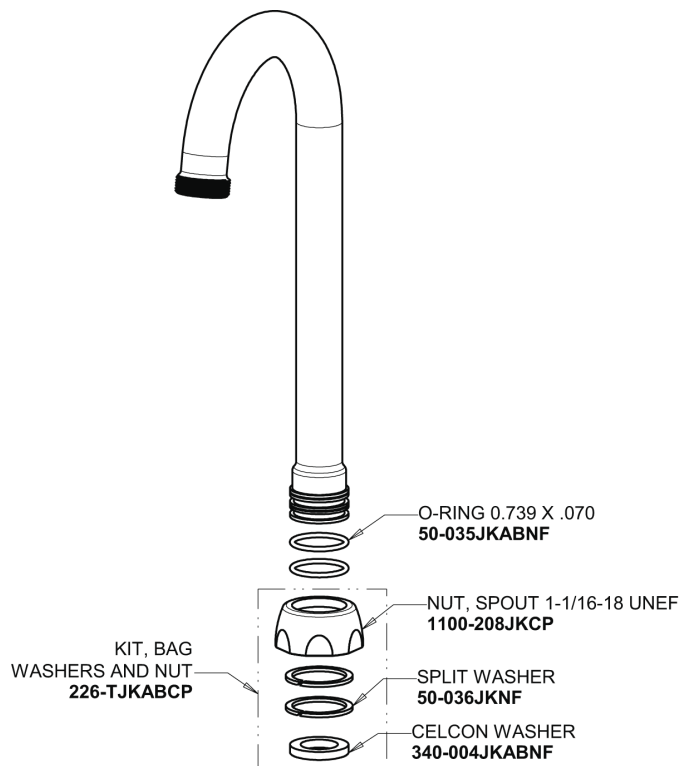

# Repair Parts

895-E72-317XKABCP

Hot and Cold Water Sink Faucet

a Geberit company

## Base Parts:

## 3-1/2" Rigid / Swing Gooseneck Spout GN1AJKABCP

## Ceramic 1/4-Turn Operating Cartridge (pair) 1-099XKJKABNF (right) 1-100XKJKABNF (left)