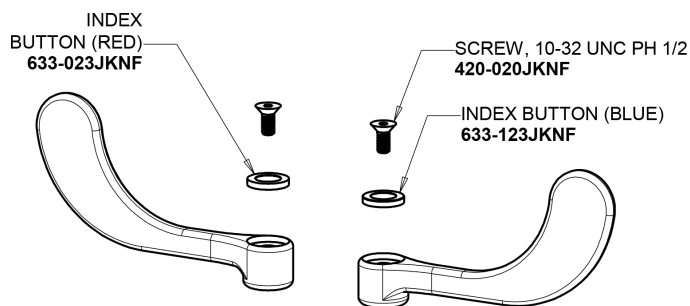

Ceramic 1/4-Turn Operating Cartridge (pair) 1-099XKJKABNF (right) 1-100XKJKABNF (left)

For Technical Assistance:

Phone: 800-TEC-TRUE (832-8783)

Email: techsupport.us@chicagofaucets.com

2100 South Clearwater Drive
Des Plaines, IL 60018
Phone: 847-803-5000
chicagofaucets.com