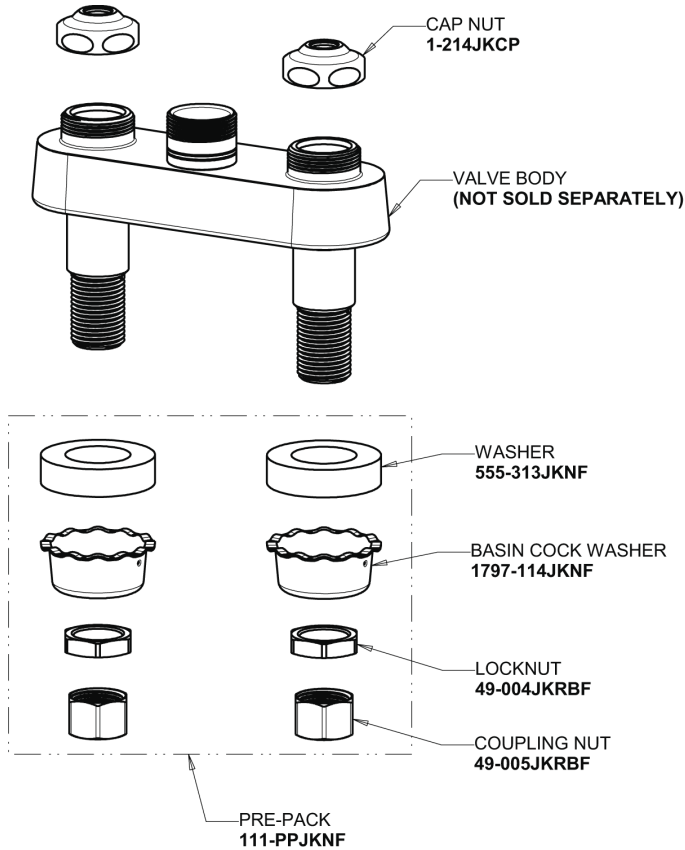

# Repair Parts

895-E73-317ABCP

Hot and Cold Water Sink Faucet

**CHICAGO  
FAUCETS**

a Geberit company

## Base Parts:

## 3-1/2" Rigid / Swing Gooseneck Spout GN1AJKABCP