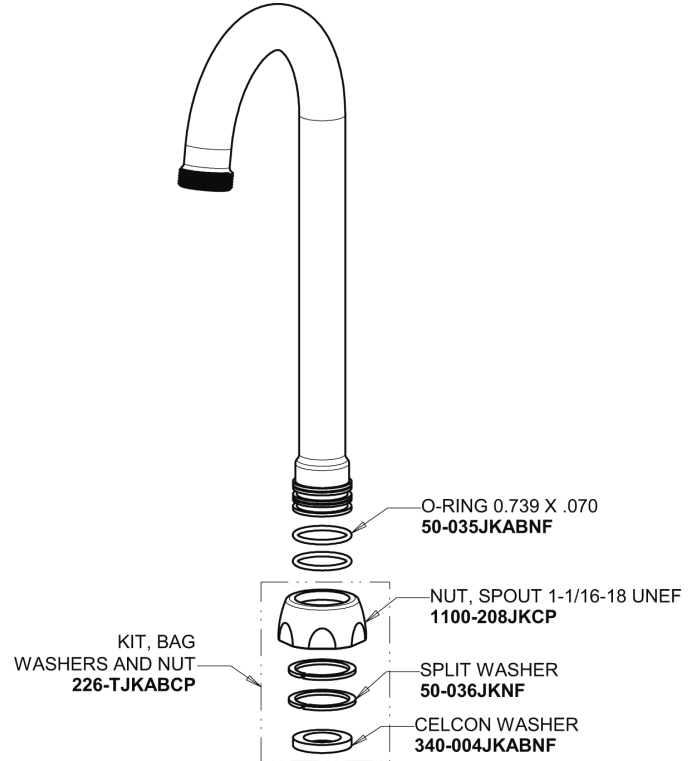

# Repair Parts

895-E73-317ABCP

Hot and Cold Water Sink Faucet

**CHICAGO  
FAUCETS**

a Geberit company

## Base Parts:

## 3-1/2" Rigid / Swing Gooseneck Spout GN1AJKABCP