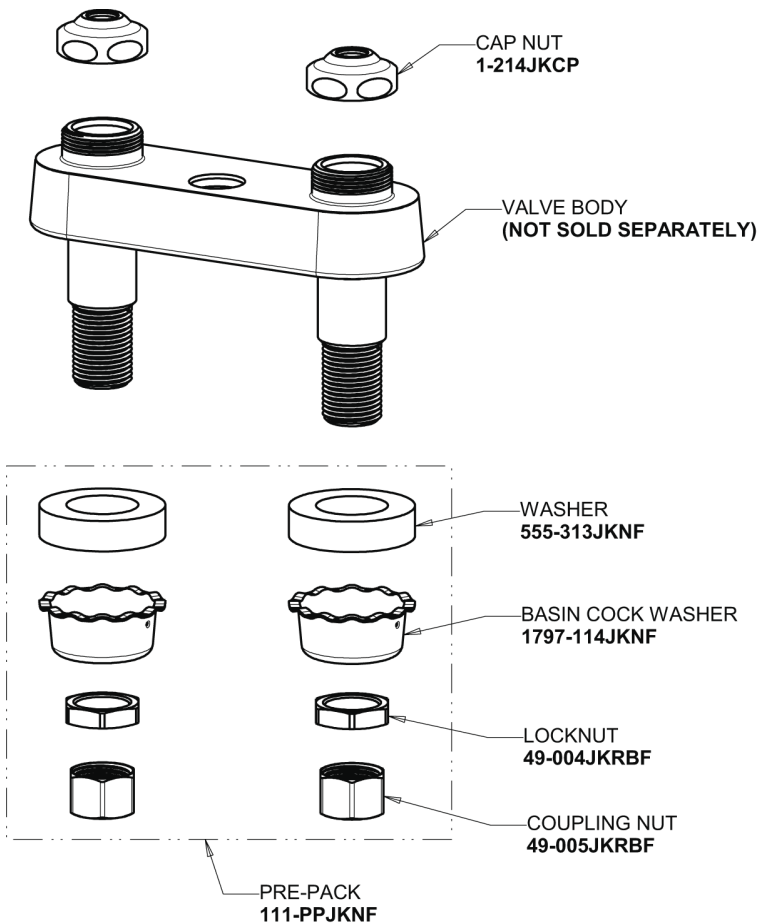

Repair Parts

895-E73-RGD2ABCP

Hot and Cold Water Sink Faucet

**CHICAGO
FAUCETS**

a Geberit company

Base Parts:

2-3/8" Lever Handle 369-PRJKCP

5-1/4" Rigid Gooseneck Spout GNRGD2JKABCP

1.0 GPM (3.8 L/min) Non-Aerating Laminar Outlet E73JKABCP

Quatern Compression Operating Cartridge (pair) 1-099XTJKABNF (right) 1-100XTJKABNF (left)

For Technical Assistance:

Phone: 800-TEC-TRUE (832-8783)