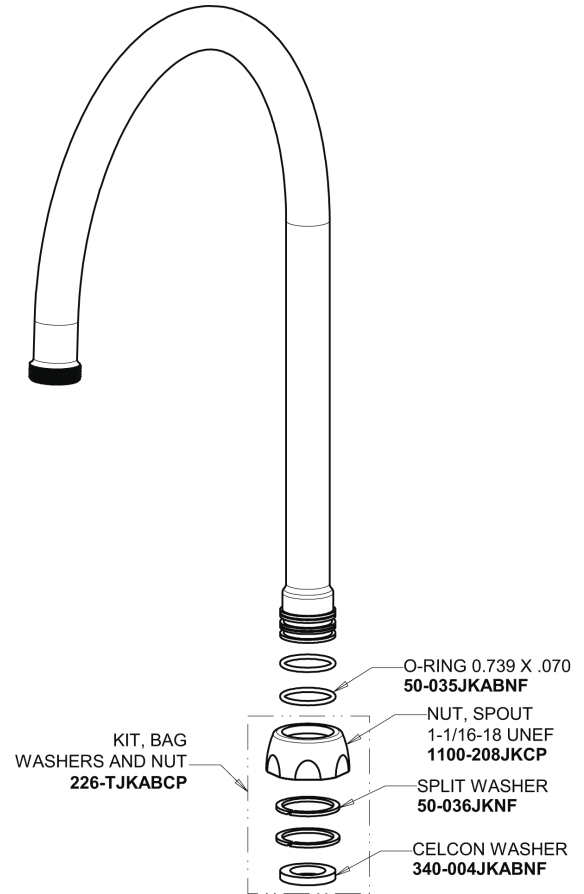

Repair Parts

895-GN8AE72ABCP

Hot and Cold Water Sink Faucet

**CHICAGO
FAUCETS**

a Geberit company

Base Parts:

8" Rigid / Swing Gooseneck Spout GN8AJKABCP

0.5 GPM (1.9 L/min) Non-Aerating Laminar Outlet E72JKABCP

2-3/8" Lever Handle 369-PRJKCP

Quatum Compression Operating Cartridge (pair) 1-099XTJKABNF (right) 1-100XTJKABNF (left)

For Technical Assistance:

Phone: 800-TEC-TRUE (832-8783)

Email: techsupport.us@chicagofaucets.com