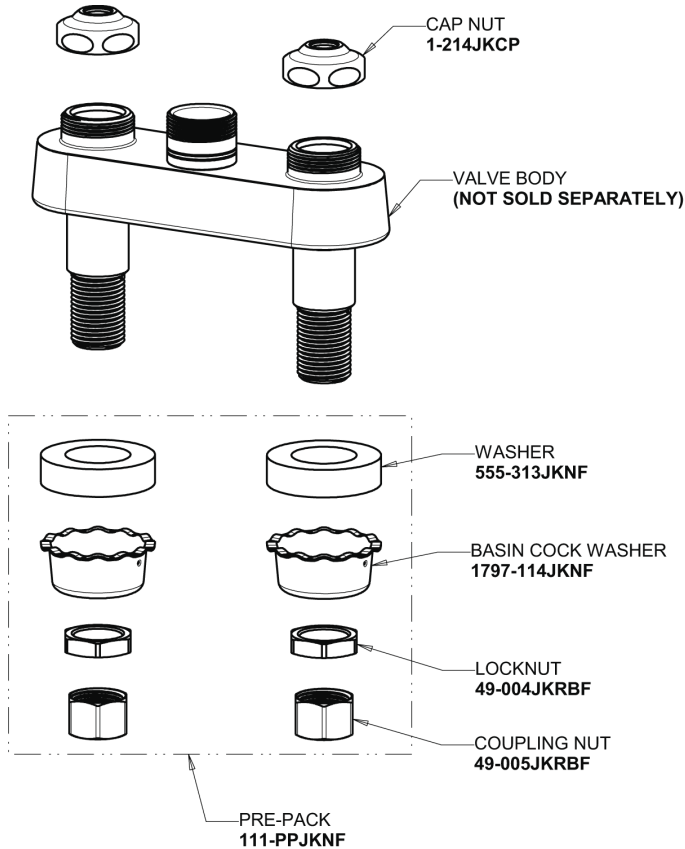

Repair Parts

895-GN8AE72ABCP

Hot and Cold Water Sink Faucet

**CHICAGO
FAUCETS**

a Geberit company

Base Parts:

8" Rigid / Swing Gooseneck Spout GN8AJKABCP

0.5 GPM (1.9 L/min) Non-Aerating Laminar Outlet E72JKABCP

2-3/8" Lever Handle 369-PRJKCP

Quatum Compression Operating Cartridge (pair) 1-099XTJKABNF (right) 1-100XTJKABNF (left)

For Technical Assistance:

Phone: 800-TEC-TRUE (832-8783)

Email: techsupport.us@chicagofaucets.com