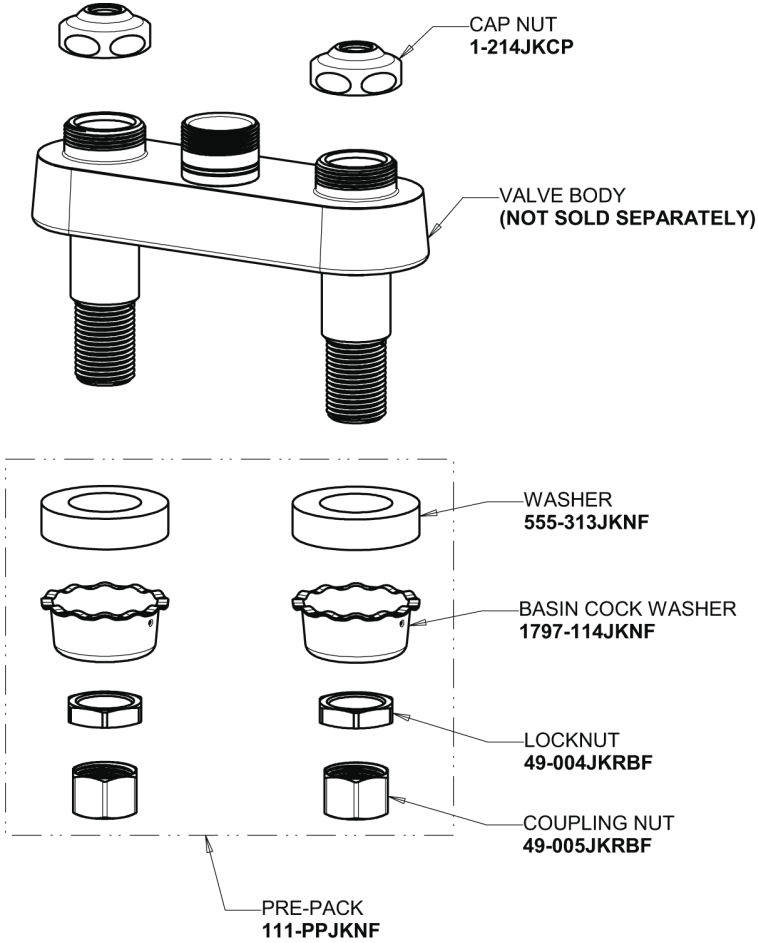

Repair Parts

895-L9E72ABCP

Hot and Cold Water Sink Faucet

**CHICAGO
FAUCETS**

a Geberit company

Base Parts:

2-3/8" Lever Handle
369-PRJKCP

9-1/2" L Type Swing Spout
L9LEOJKAB

0.5 GPM (1.9 L/min) Non-Aerating Laminar Outlet
E72JKABCP

Quatrum Compression Operating Cartridge (pair)
1-099XTJKABNF (right)
1-100XTJKABNF (left)

For Technical Assistance:

Phone: 800-TEC-TRUE (832-8783)