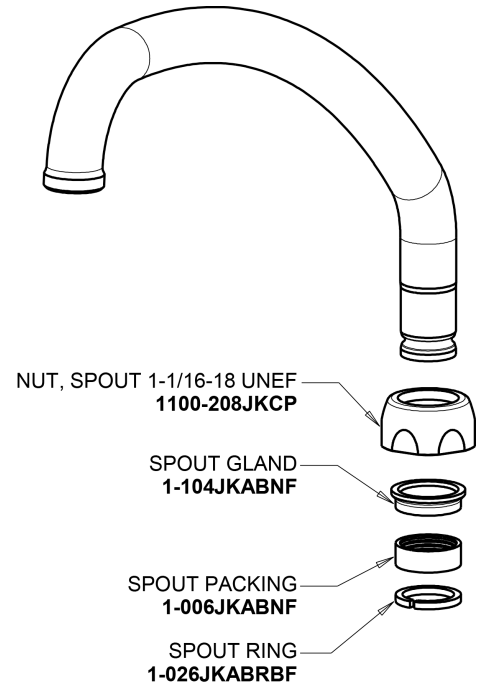

Repair Parts

895-L9E72ABCP

Hot and Cold Water Sink Faucet

**CHICAGO
FAUCETS**

a Geberit company

Base Parts:

2-3/8" Lever Handle
369-PRJKCP

9-1/2" L Type Swing Spout
L9LEOJKAB

0.5 GPM (1.9 L/min) Non-Aerating Laminar Outlet
E72JKABCP

Quatrum Compression Operating Cartridge (pair)
1-099XTJKABNF (right)
1-100XTJKABNF (left)

For Technical Assistance:

Phone: 800-TEC-TRUE (832-8783)