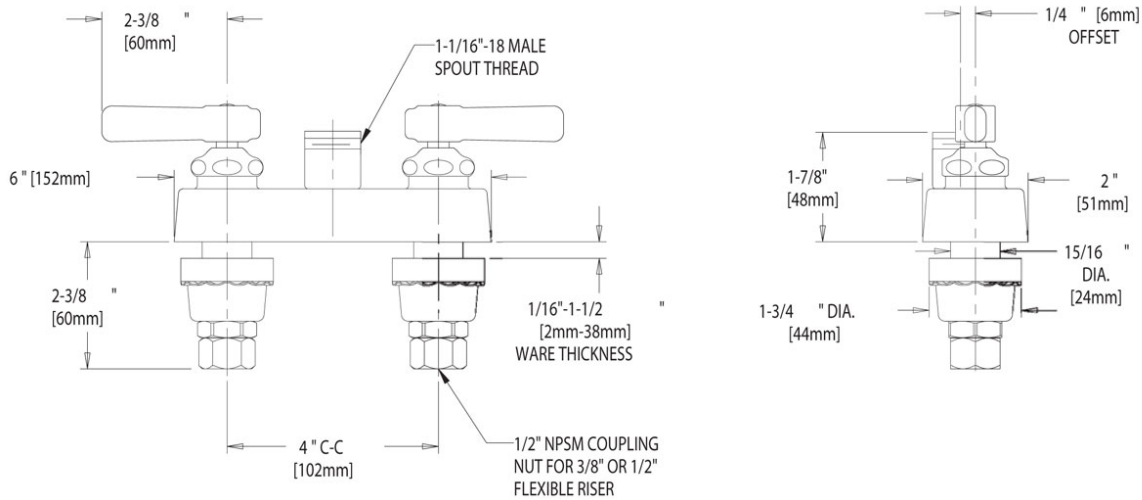

### Architect/Engineer Specification

Chicago Faucets No. 895-LESSSPTCP, Sink Faucet for hot and cold water, deck-mounted with 4" fixed centers, chrome plated. 2-3/8" metal, vandal-proof, lever handles with sixteen-point, tapered broach and secured blue and red index buttons. Quatum™ rebuildable compression cartridge, opens and closes 90°, closes with water pressure, features square, tapered stem. 1/2" NPSM supply inlets and coupling nut for 3/8" or 1/2" flexible riser.