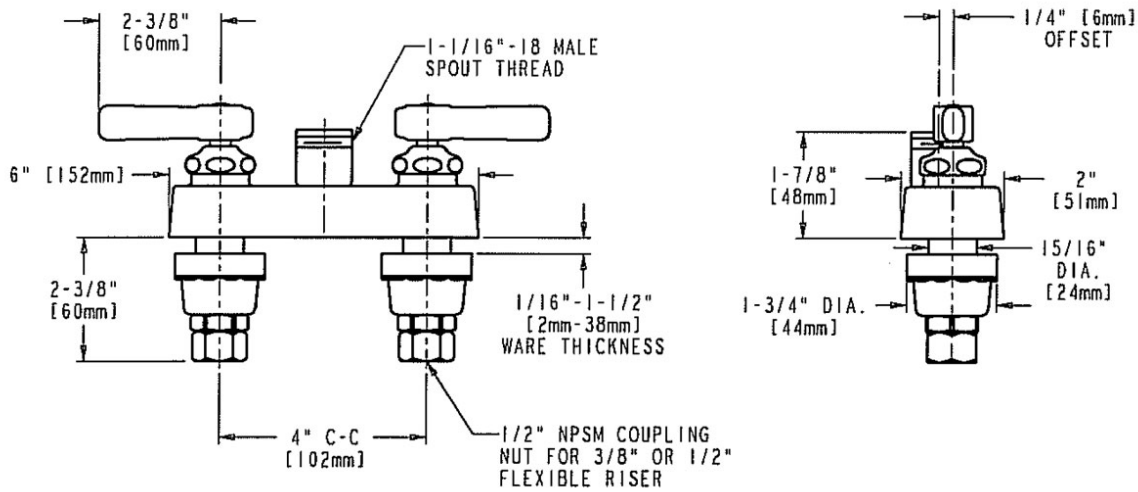

### Architect/Engineer Specification

Chicago Faucets No. 895-LESSSPTXKCP, Sink Faucet for hot and cold water, deck-mounted with 4" fixed centers, chrome plated. 2-3/8" metal, vandal-proof, lever handles with sixteen-point, tapered broach and secured blue and red index buttons. Ceramic quarter-turn cartridge, features square, tapered stem. 1/2" NPSM supply inlets and coupling nut for 3/8" or 1/2" flexible riser.