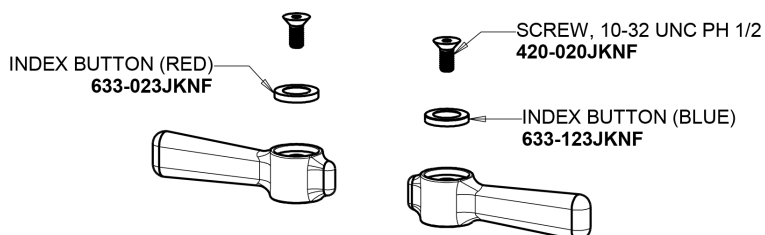

## Base Parts:

2-3/8" Lever Handle  
369-PRJKCP

3-1/2" Rigid / Swing Gooseneck Spout  
GN1AJKABCP

0.5 GPM (1.9 L/min) Non-Aerating Laminar Outlet  
E72JKABCP

Ceramic 1/4-Turn Operating Cartridge (pair)  
1-099XKJKABNF (right)  
1-100XKJKABNF (left)