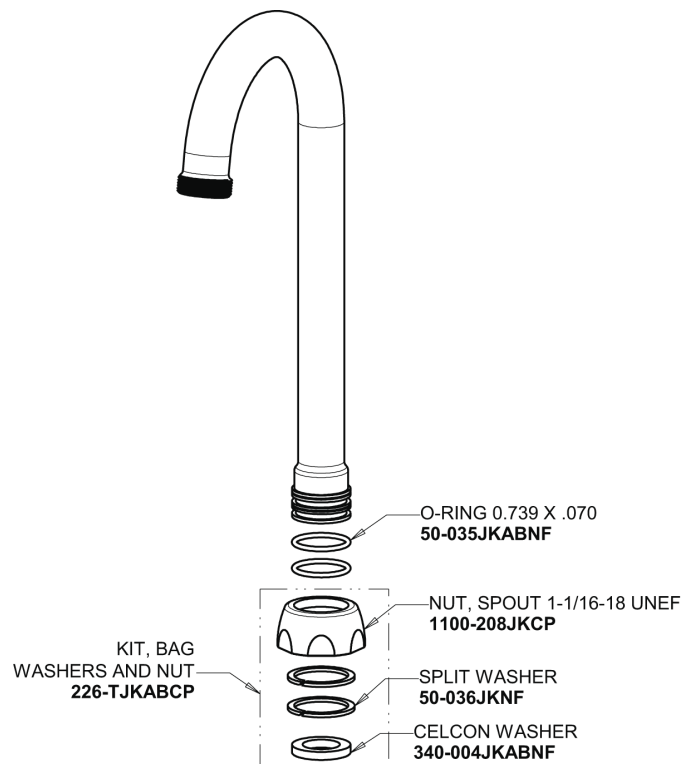

# Repair Parts

895-XKE72ABCP

Hot and Cold Water Sink Faucet

**CHICAGO  
FAUCETS**

a Geberit company

## Base Parts:

2-3/8" Lever Handle  
369-PRJKCP

3-1/2" Rigid / Swing Gooseneck Spout  
GN1AJKABCP

0.5 GPM (1.9 L/min) Non-Aerating Laminar Outlet  
E72JKABCP

Ceramic 1/4-Turn Operating Cartridge (pair)  
1-099XKJKABNF (right)  
1-100XKJKABNF (left)