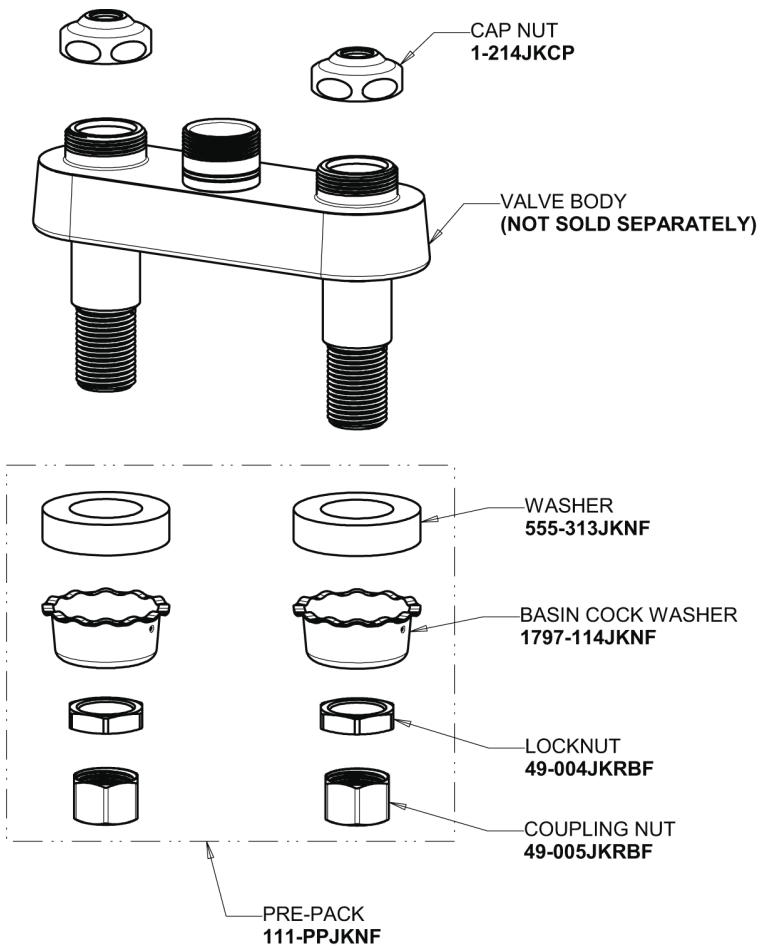

# Repair Parts

895-XKE72ABCP

Hot and Cold Water Sink Faucet

**CHICAGO  
FAUCETS**

a Geberit company

## Base Parts:

2-3/8" Lever Handle  
369-PRJKCP

3-1/2" Rigid / Swing Gooseneck Spout  
GN1AJKABCP

0.5 GPM (1.9 L/min) Non-Aerating Laminar Outlet  
E72JKABCP

Ceramic 1/4-Turn Operating Cartridge (pair)  
1-099XKJKABNF (right)  
1-100XKJKABNF (left)