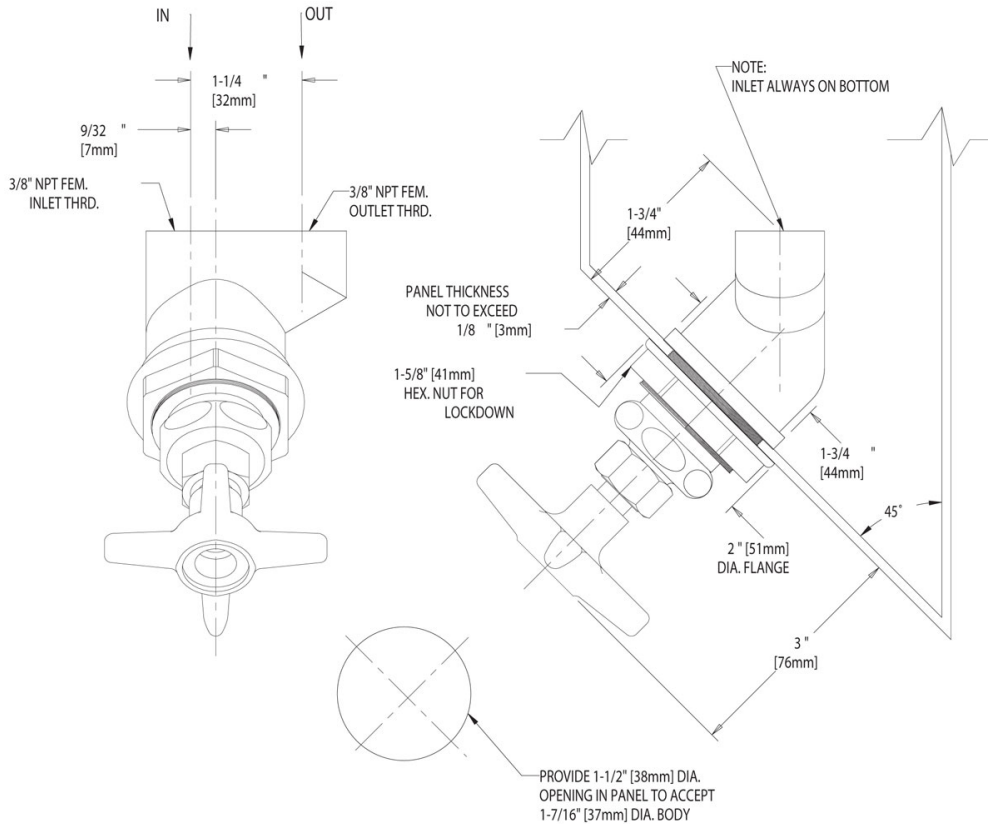

#### Features & Specifications

- Angle Valves
- 2-1/2" Cross
- 3/8" NPT Female Thread Inlet

### Architect/Engineer Specification

Chicago Faucets No. 913-LESS216-28CP, Laboratory Remote Valve, chrome plated. 2-1/2" metal cross handle with eight-point, tapered broach. Does not include index buttons. 3/8" NPT female thread inlet.