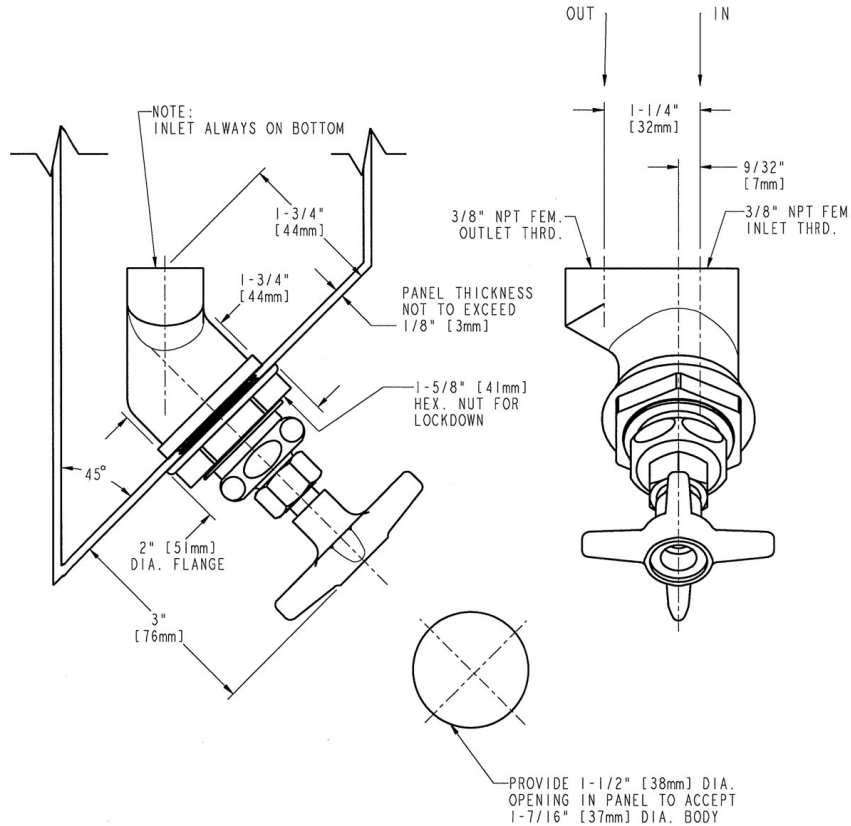

#### Features & Specifications

- Angle Valves
- Needle Valve
- 3/8" NPT Female Thread Inlet

### Architect/Engineer Specification

Chicago Faucets No. 913-LHLESS216-28CP, Laboratory Remote Valve, chrome plated. 3/8" NPT female thread inlet.