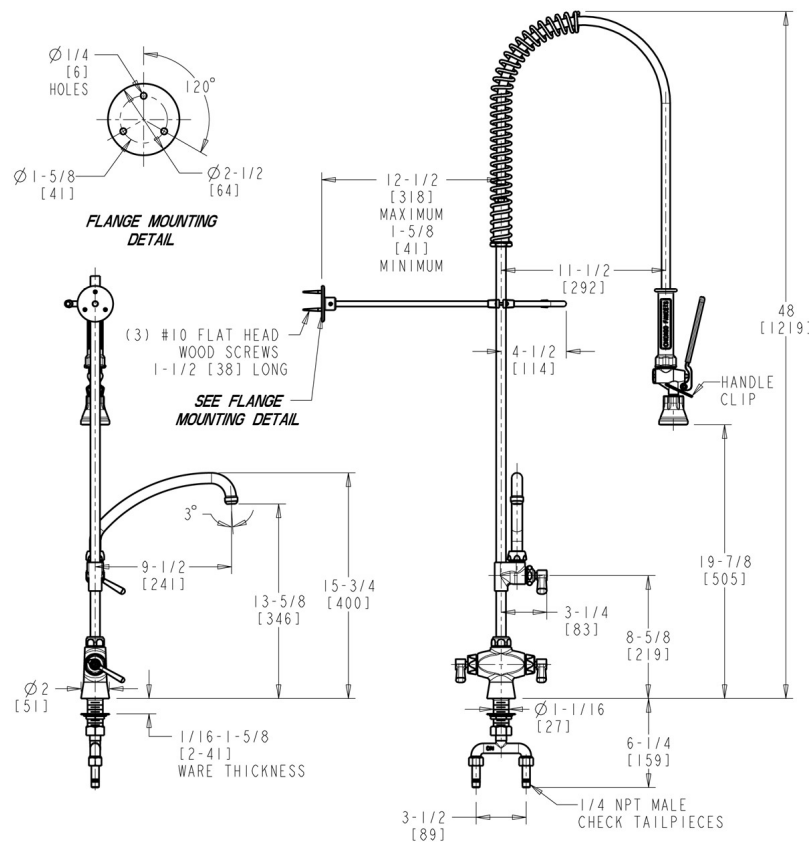

Date \_\_\_\_\_

**ECAST**

ECAST products are intended for installation where state laws and local codes mandate lead content levels or in any location where lead content is a concern.

2100 South Clearwater Drive  
Des Plaines, IL  
P: 847/803-5000  
F: 847/803-5454  
Technical: 800/TEC-TRUE  
www.chicagofaucets.com

### Architect/Engineer Specification

Chicago Faucets No. 919-L613AABCP, Pre-Rinse Fitting with 613-A Adapta-Faucet, single-hole deck mount, chrome plated. Water conserving pre-rinse spray valve, 1.0 GPM @ 60 PSI. 2-3/8" metal, vandal-proof, lever handles with sixteen-point, tapered broach and secured blue and red index buttons. Quatern™ rebuildable compression cartridge, opens and closes 90°, closes with water pressure, features square, tapered stem. 3-1/2" inlet tee connection with 1/4" NPT check stop tailpieces. 23" riser with spring guide. 44" flexible stainless steel hose. Pipe strap and hook assembly. ECASTi<sub>2</sub> 1/2® construction with less than 0.25% lead content by weighted average. Full-flow Quixtop outlet with single-screen design. 2-3/8" metal, vandal-proof lever handle with sixteen-point, tapered broach and secured, white index button. Quatern™ rebuildable compression cartridge, opens and closes 90°, closes with water pressure, features square, tapered stem. This product is tested and certified to industry standards: ASME A112.18.1/CSA B125.1, Certified to NSF/ANSI 61, Section 9 by CSA, California Health and Safety Code 116875 (AB1953-2006), Vermont Bill S.152, and NSF/ANSI 372 Low Lead Content.