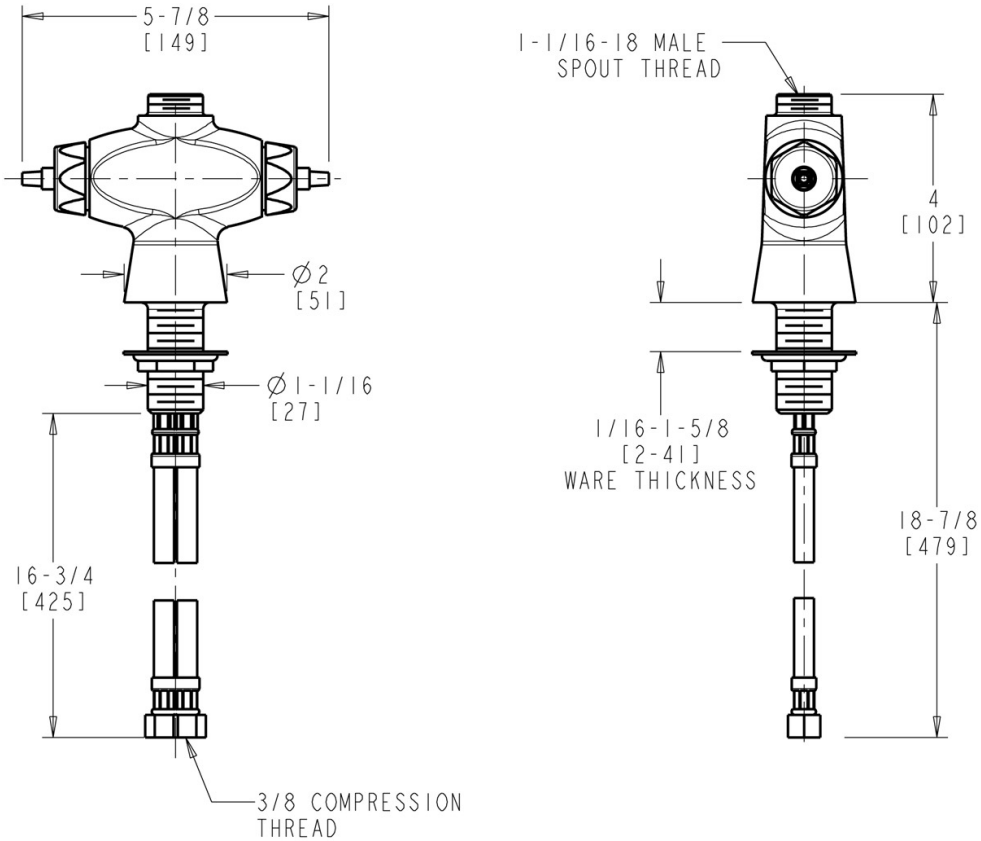

MECHANICAL FAUCETS

929-LESH

Water Faucets

Product Type

Deck Mounted Single Hole Hot and Cold Water Mixing Faucet

Features & Specifications

- Single Hole
- Quatern
- 3/8" Compression Flexible Stainless Steel Supply Hoses

Contractor _____

Submitted as Shown Submitted with Variations

Date _____

2100 South Clearwater Drive
Des Plaines, IL
P: 847/803-5000
F: 847/803-5454
Technical: 800/TEC-TRUE
www.chicagofaucets.com

929-LESH

Water Faucets

Architect/Engineer Specification

Chicago Faucets No. 929-LESH, Sink Faucet for hot and cold water, single-hole deck mount, chrome plated. Quatern™ rebuildable compression cartridge, opens and closes 90°, closes with water pressure, features square, tapered stem. Flexible stainless steel supply hoses with 3/8" compression fitting. Mounting hardware included.