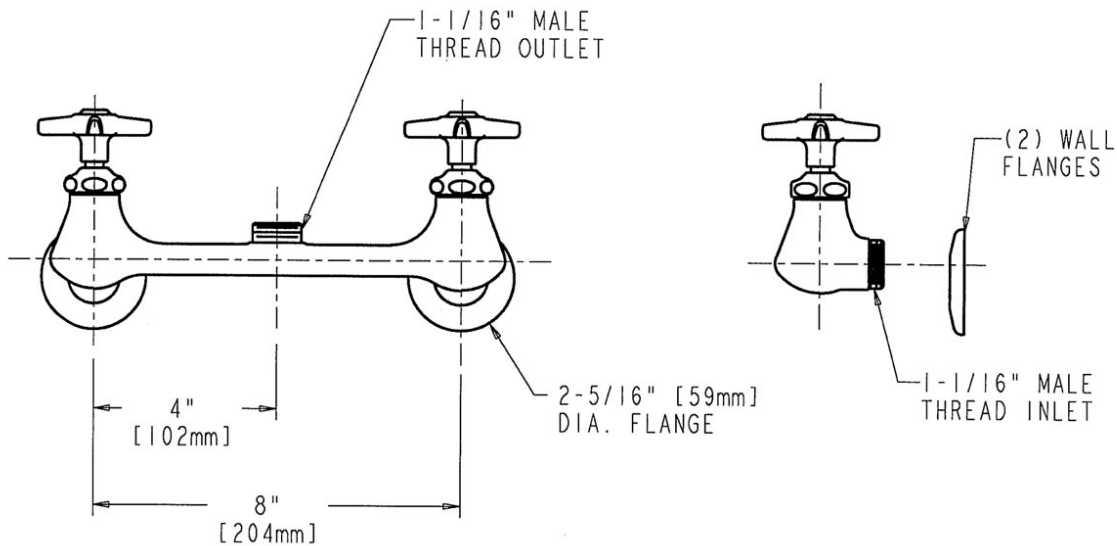

### Architect/Engineer Specification

Chicago Faucets No. 943-LESA, Sink Faucet for hot and cold water, wall-mounted with 8" fixed centers, chrome plated. 2-1/2" metal, vandal-proof, cross handles with eight-point, tapered broach and buttons indexed "CW" and "HW". Slow compression rebuildable cartridge, opens and closes 360° for fine adjustment, closes with water pressure, features square, tapered stem. Mounting hardware included.