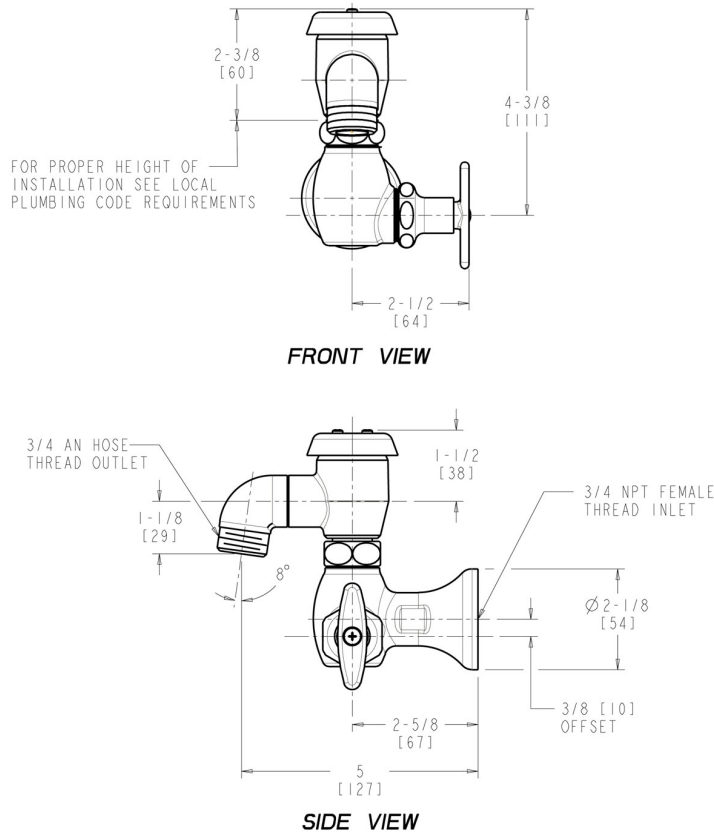

MECHANICAL FAUCETS

952-XKCP

Washdown and Sill

a Geberit company

Product Type

Wall Mounted Sill Fittings Inside Sill Fitting

Features & Specifications

- Sill Fittings
- 2-1/4" Tee
- Ceramic
- 3/4" NPT Female Thread Inlet
- Atmospheric Vacuum Breaker, Not Intended for Continuous Pressure Applications
- Atmospheric Vacuum Breaker, Not Intended for Continuous Pressure Applications

Contractor _____

Submitted as Shown Submitted with Variations

Date _____

2100 South Clearwater Drive
 Des Plaines, IL
 P: 847/803-5000
 F: 847/803-5454
 Technical: 800/TEC-TRUE
 www.chicagofaucets.com

Architect/Engineer Specification

Chicago Faucets No. 952-XKCP, Inside Sill Fitting, wall-mounted, chrome plated. 2-1/4" metal tee handle with square, tapered broach. Ceramic quarter-turn cartridge, features square, tapered stem. 3/4" NPT female thread inlet. NOTE: Atmospheric vacuum breaker is NOT intended for continuous pressure applications.