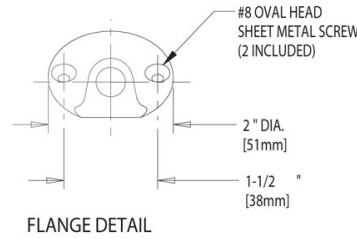

#### Features & Specifications

- Angle Valves
- 2-1/2" Vandal Proof Cross
- Needle Valve
- 3/8" - 18 NPT Male Thread Inlet
- Wall Flange and Extension Rod

### Architect/Engineer Specification

Chicago Faucets No. 962-VOGAAGVCP, Laboratory Remote Valve, chrome plated. 2-1/2" metal, vandal-proof, cross handle with eight-point, tapered broach. Includes buttons indexed "AIR", "GAS", and "VAC". 3/8"-18 NPT male thread inlet. Includes wall flange and extension rod.