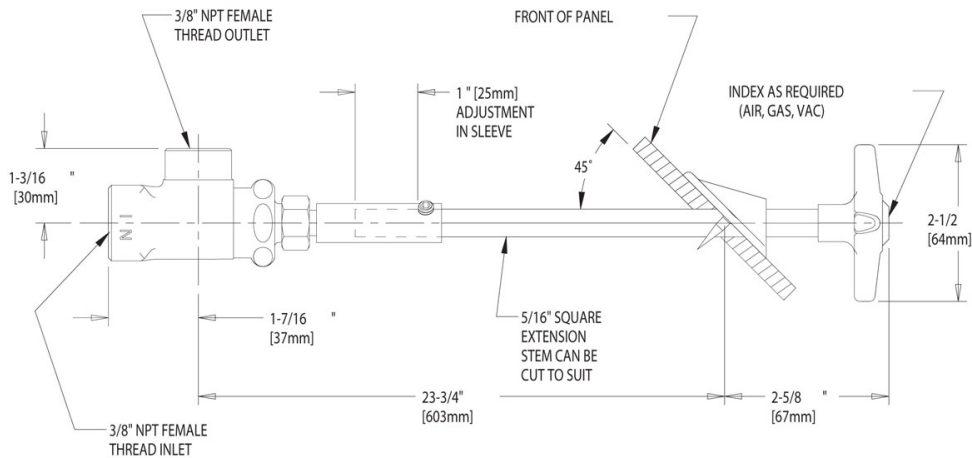

#### Features & Specifications

- Angle Valves
- 2-1/2" Vandal Proof Cross
- Needle Valve
- 3/8" - 18 NPT Male Thread Inlet
- Wall Flange and Extension Rod

### Architect/Engineer Specification

Chicago Faucets No. 962-VOGAAGVCP, Laboratory Remote Valve, chrome plated. 2-1/2" metal, vandal-proof, cross handle with eight-point, tapered broach. Includes buttons indexed "AIR", "GAS", and "VAC". 3/8"-18 NPT male thread inlet. Includes wall flange and extension rod.