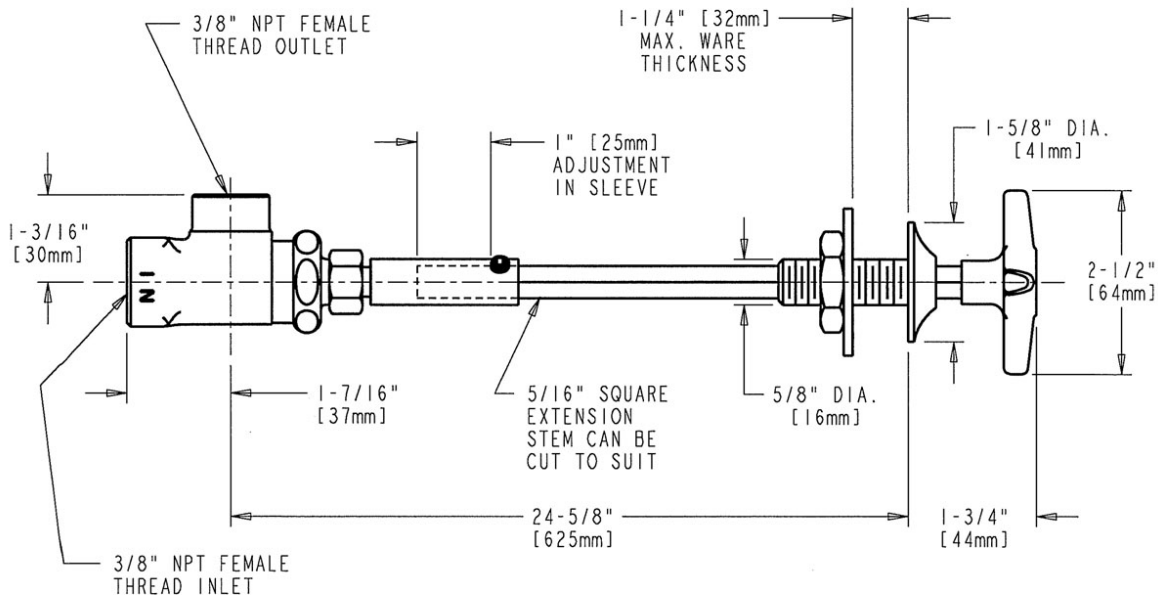

#### Features & Specifications

- Angle Valves
- Needle Valve
- 3/8" - 18 NPT Male Thread Inlet

### Architect/Engineer Specification

Chicago Faucets No. 962-VOGLESS216-28CP, Laboratory Remote Valve, chrome plated. 3/8"-18 NPT male thread inlet.